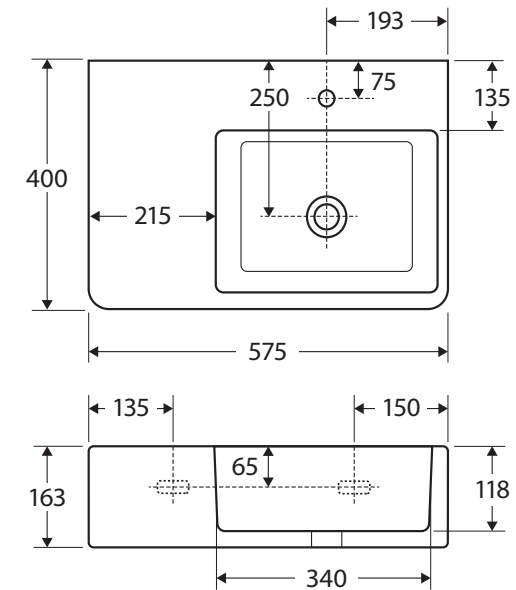

Delta Care

RIGHT-HAND WALL-HUNG BASIN

Features

- Can be installed for AS1428.1 Accessible compliance
- Ideal for small bathrooms or powder rooms
- Fully vitreous china
- One tap hole, with overflow
- Requires 32 mm waste with overflow (not included)
- Wall mounting bolts included
- Capacity: 5.3 litres; weight: 22kg

While we aim to ensure specifications are correct at the time of publication, Fienza reserves the right to make modifications without prior notice. Physical colour may vary from image shown. All measurements are shown in millimetres. For ceramic products, please allow +/- 10 mm tolerance for manufacturing variance. Always use physical product measurements for mark-ups and roughing-in as the technical drawing may differ from actual product received.