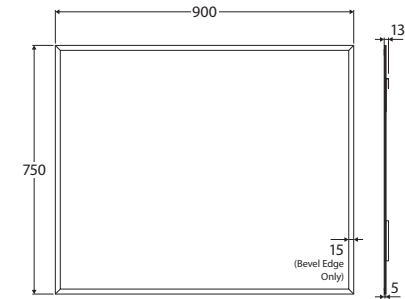

Rectangular Mirror

WITH MOUNTING BRACKETS

900 x 750 MM

Features

- CAT acrylic backing and resin emulsion painted to protect against corrosion and black spots
- 5 mm thick glass
- Copper free to prevent corrosion
- Can be mounted in portrait or landscape orientation using pre-attached, non-removable brackets