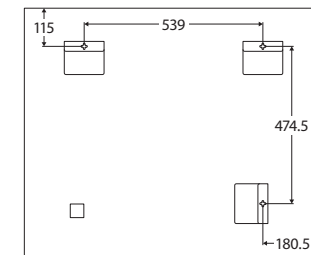

Rectangular Mirror

WITH MOUNTING BRACKETS

900 x 750 MM

Features

- CAT acrylic backing and resin emulsion painted to protect against corrosion and black spots
- 5 mm thick glass
- Copper free to prevent corrosion
- Can be mounted in portrait or landscape orientation using pre-attached, non-removable brackets

While we aim to ensure specifications are correct at the time of publication, Fienza reserves the right to make modifications without prior notice. Physical colour may vary from image shown. All measurements are shown in millimetres. Always use physical product measurements for mark-ups and roughing-in as the technical drawing may differ from actual product received.