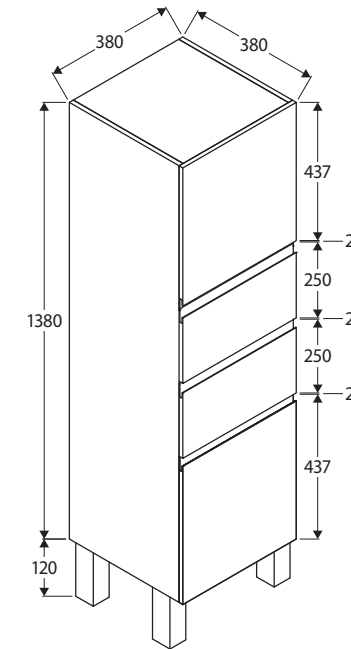

Fingerpull

TALLBOY

Features

- Chrome square legs included
- Can be wall-hung
- Bright white interior
- Two doors and two soft-close drawers
- Reversible hinges – doors can be left or right-side opening
- 2-Pac board with exceptional water resistance
- Strong 16 mm thick backboard
- Matching kickboard available separately: [KICK-TALLBOY](#)

While we aim to ensure specifications are correct at the time of publication, Fienza reserves the right to make modifications without prior notice. Physical colour may vary from image shown. All measurements are shown in millimetres. Always use physical product measurements for mark-ups and roughing-in as the technical drawing may differ from actual product received.