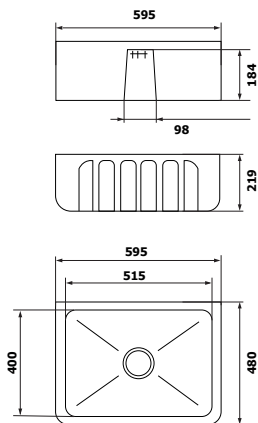

### DIMENSIONS

Due to the Nature of Earthenware Products Dimensions are Approximate +/- .5 Inch

### SPECIFICATIONS

Description	Small Single Bowl Fireclay Sink, Inset / Under Mount / Flush Mount
Overall Sink Size	L595mm x W480mm x D220mm
Bowl Dimensions	L514mm x W400mm x D184mm
Water Capacity	36 Litres
Technic	Fireclay Sink
Material	Fireclay