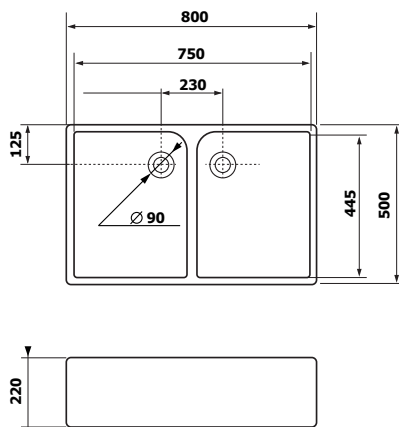

CLOTAIRE

CLOTAIRE 2W SINK

INCLUDED ACCESSORIES

2 x 6020L

DIMENSIONS

Due to the Nature of Earthenware Products Dimensions are Approximate +/- .5 Inch

SPECIFICATIONS

Description	Large Bowl, Inset / Under Mount / Flush Mount
Overall Sink Size	L800mm x W500mm x D200mm
Bowl Dimensions	L750 x W445mm x D190mm
Drainer Length	N/A
Water Capacity	30 Litres (each bowl)
Technic	Fireclay Sink
Material	Fireclay

Waste Fittings	2 x (90mm x 2") basket waste included
Overflow	No

INSTALLATION OPTIONS

INSET

UNDER MOUNT

FLUSH MOUNT

PACKAGING

Gross Weight	35kg
Carton Size	850mm x 570mm x 290mm
Pack QTY	1

AVAILABLE IN