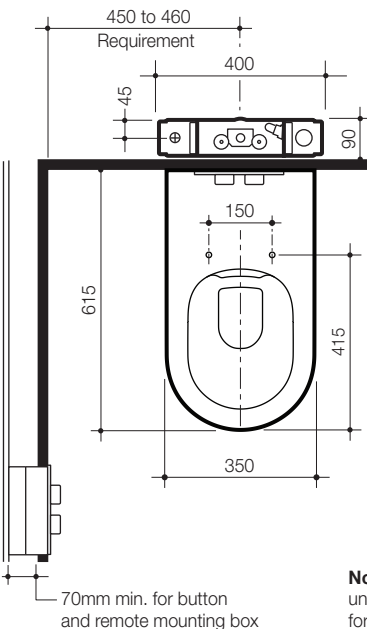

Liano Cleanflush™ Easy Height Invisi II®

4.5/3 litre Dual Flush Toilet Suite with Caroma Liano Cleanflush™ Easy Height Vitreous China Wall Faced Pan and Invisi Series II® Cistern

A sharp, symmetrical designed wall faced easy height concealed toilet suite comprises the **Liano Cleanflush™ Easy Height** pan and trusted Caroma **Invisi II®** cistern. The suite is targeted for use in commercial applications where a pan height of 435mm is required for ambulant compliance, but it is also suitable for domestic applications. The pan connection system includes the patented Caroma Uni-Orbital® Connector extends to any position in a 50mm radius, unlike traditional connectors that only move backwards and forwards. The setout range is from 60mm – 165mm with a recommended setout of 90mm. The smooth sided pan is available in both standard and easy height models and with the great looking thin lid, soft close seat with quick release. Choose from a variety of buttons from the Caroma range to complete your desired look.

Featuring rimless pan technology, the **Liano Cleanflush™ Easy Height Invisi II®** is a superior flushing system suitable for commercial and domestic applications. Incorporating several patented technologies, the Caroma Flow Splitter™ evenly flows water around the top of the bowl to meet at the Caroma Flow Balancer™ which directs the water powerfully into the sump. The Caroma Cleanflush™ pan is easy to clean, provides full visibility of any grime build up and provides a cleaner clean with every flush for peace of mind.