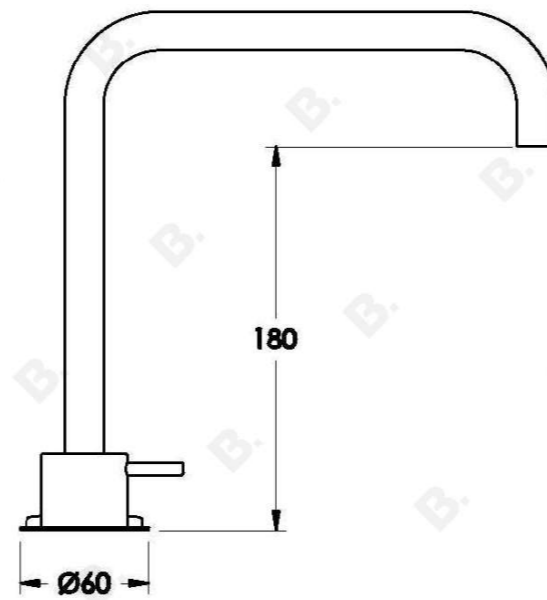

MINIM KITCHEN SET

1.9407.89.3.XX

PRODUCT DIMENSIONS:

Front view:

Side view:

Top view: