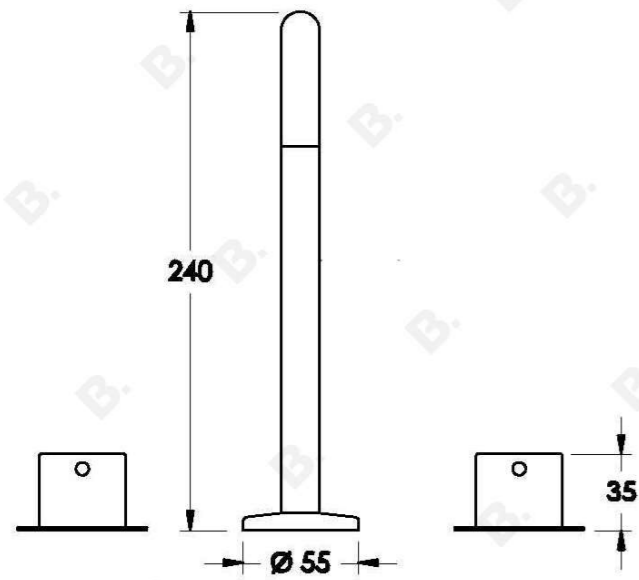

MINIM KITCHEN SET

1.9407.89.3.XX

PRODUCT DIMENSIONS:

Front view:

Side view:

Top view: