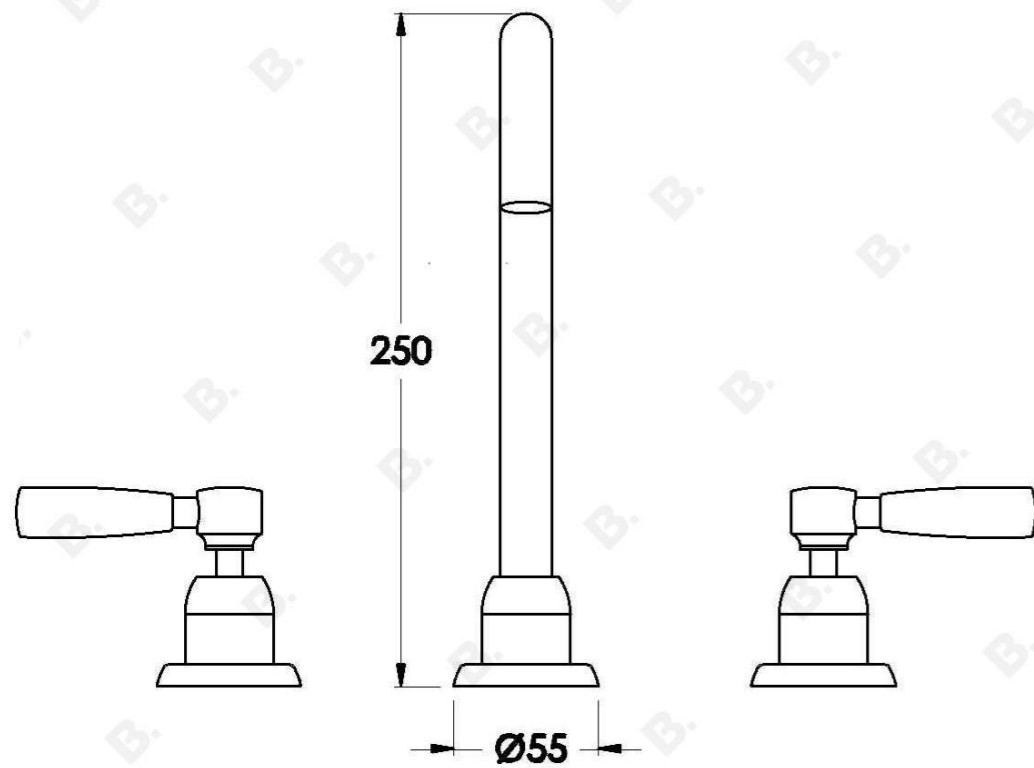

Brodware

MANHATTAN BASIN SET

1.9100.00.3.XX

PRODUCT DIMENSIONS:

Front view:

Side view:

Top view: