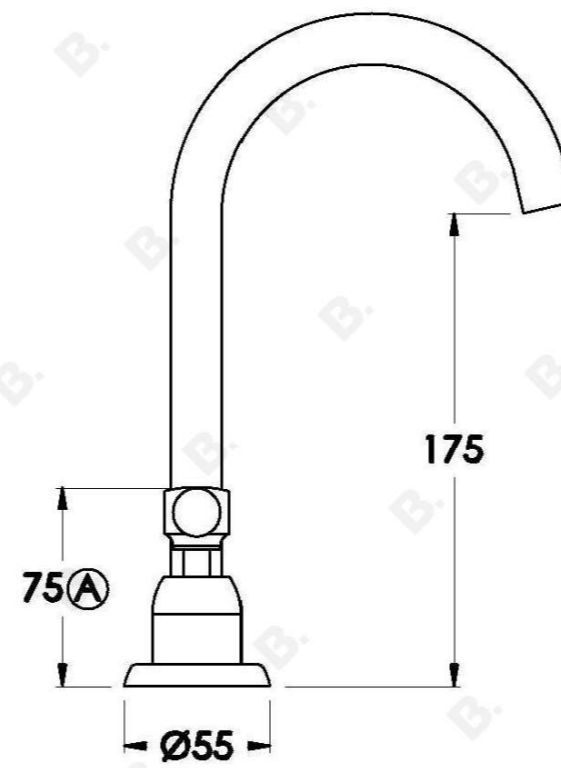

Brodware

MANHATTAN BASIN SET

1.9100.00.3.XX

PRODUCT DIMENSIONS:

Front view:

Side view:

Top view: