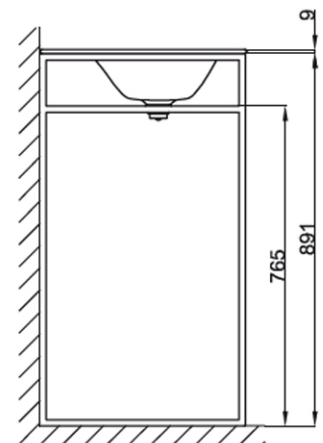

BETTE

Lux Shape 800 Freestanding Basin

Glossy Black | No Tap Hole

Product Image

Product Details

SKU:	A171BBXXX
Brand:	Bette
Range:	Lux Shape
Warranty:	30 Years
Product Width:	800 mm
Product Depth:	495 mm
WELS:	N/A

Note: All dimensions are in millimetres and are subject to normal manufacturing variations. Always use the physical product measurements for cut-outs and rough-ins as the technical details shown may differ from the actual product. Use acetic cured silicone sealant. Do not use epoxy type adhesives. Clean with damp cloth. Do not use abrasive cleaners, liquids or pastes.