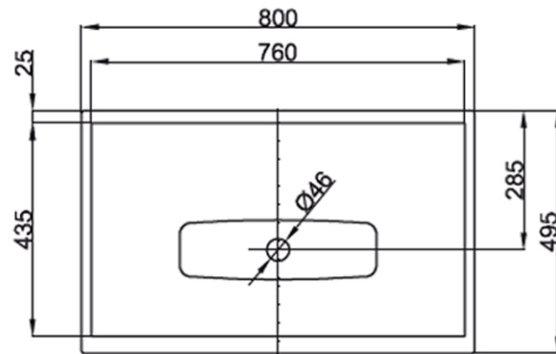

BETTE

Lux Shape 800 Freestanding Basin

Glossy Black | No Tap Hole

Product Image

Product Details

SKU:	A171BBXXX
Brand:	Bette
Range:	Lux Shape
Warranty:	30 Years
Product Width:	800 mm
Product Depth:	495 mm
WELS:	N/A

Note: All dimensions are in millimetres and are subject to normal manufacturing variations. Always use the physical product measurements for cut-outs and rough-ins as the technical details shown may differ from the actual product. Use acetic cured silicone sealant. Do not use epoxy type adhesives. Clean with damp cloth. Do not use abrasive cleaners, liquids or pastes.