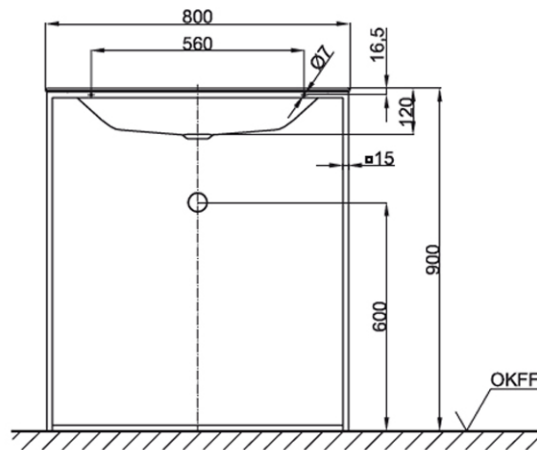

BETTE

Lux Shape 800 Freestanding Basin

Glossy Black | No Tap Hole

Product Image

Product Details

SKU:	A171BBXXX
Brand:	Bette
Range:	Lux Shape
Warranty:	30 Years
Product Width:	800 mm
Product Depth:	495 mm
WELS:	N/A

Note: All dimensions are in millimetres and are subject to normal manufacturing variations. Always use the physical product measurements for cut-outs and rough-ins as the technical details shown may differ from the actual product. Use acetic cured silicone sealant. Do not use epoxy type adhesives. Clean with damp cloth. Do not use abrasive cleaners, liquids or pastes.