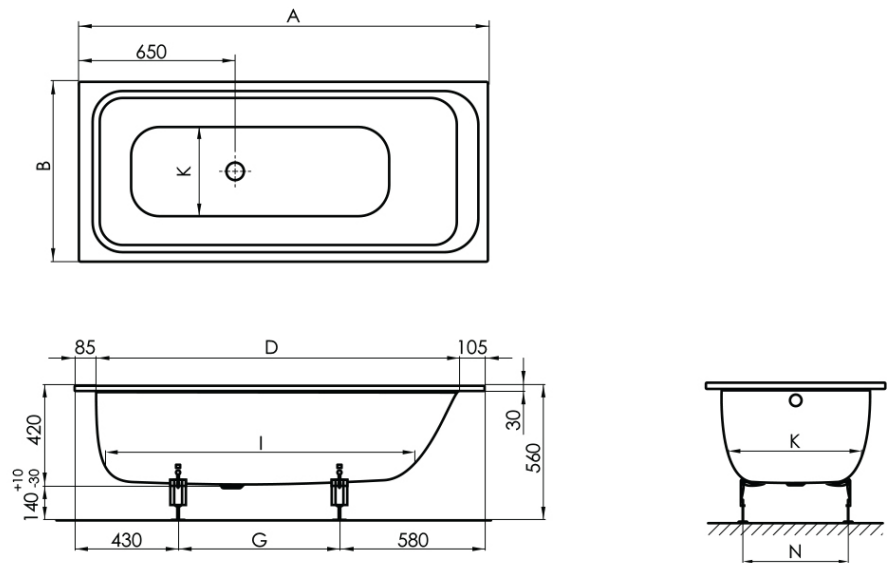

BETTE

BetteSelect 1700 Drop In Bath

Overflow

Product Image

Product Details

Code: B3412WOB
Brand: Bette
Range: BetteSelect
Warranty: *
Product Length: 1,700 mm
Product Width: 750 mm
Product Height: 420 mm
Litre Capacity: 151 L

Additional Features

Technical Specification

Dimensions	A	B	D	G	I	K	N
150 x 70 x 42 cm	1500	700	1310	490	1099	498	405
160 x 70 x 42 cm	1600	700	1410	590	1199	498	405
170 x 75 x 42 cm	1700	750	1510	690	1299	548	455
180 x 80 x 42 cm	1800	800	1610	790	1399	598	505

*Please visit argentaust.com.au/warranty to view the full warranty

Note: All dimensions are in millimetres and are subject to normal manufacturing variations. Always use the physical product measurements for cut-outs and rough-ins as the technical details shown may differ from the actual product. Use acetic cured silicone sealant. Do not use epoxy type adhesives. Clean with damp cloth. Do not use abrasive cleaners, liquids or pastes.