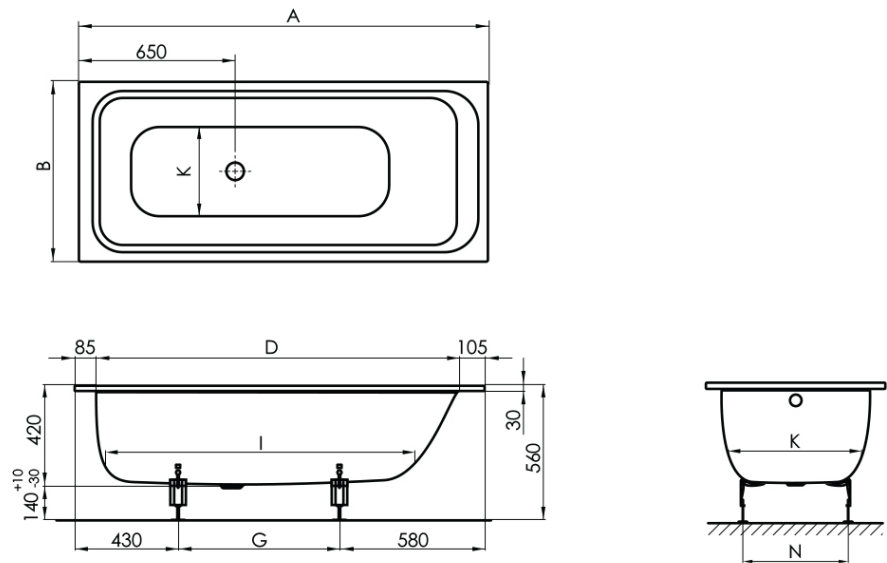

BETTE

BetteSelect 1700 Drop In Bath

No Overflow

Product Image

Shown with chrome waste.

Product Details

Code: B3412B
Brand: Bette
Range: BetteSelect
Warranty: *
Product Length: N/A
Product Width: N/A
Product Height: N/A
 litre Capacity:

Additional Features

Technical Specification

Dimensions	A	B	D	G	I	K	N
150 x 70 x 42 cm	1500	700	1310	490	1099	498	405
160 x 70 x 42 cm	1600	700	1410	590	1199	498	405
170 x 75 x 42 cm	1700	750	1510	690	1299	548	455
180 x 80 x 42 cm	1800	800	1610	790	1399	598	505

*Please visit argentaust.com.au/warranty to view the full warranty

Note: All dimensions are in millimetres and are subject to normal manufacturing variations. Always use the physical product measurements for cut-outs and rough-ins as the technical details shown may differ from the actual product. Use acetic cured silicone sealant. Do not use epoxy type adhesives. Clean with damp cloth. Do not use abrasive cleaners, liquids or pastes.