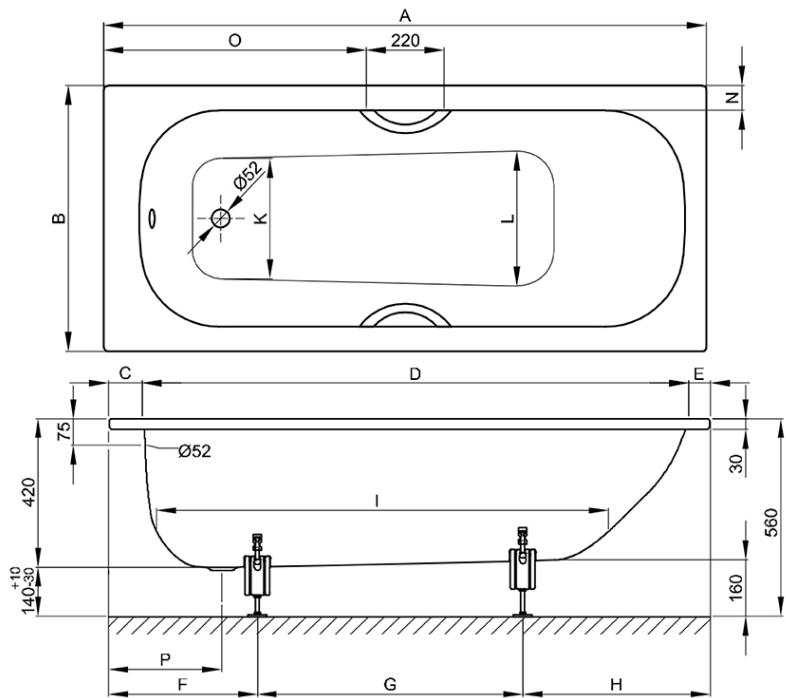

**BETTE**

**BetteForm 1700 Drop In Bath**

No Overflow

**Product Image**

Shown with overflow

**Product Details**

**SKU:** B2945B  
**Brand:** Bette  
**Range:** Form  
**Warranty:** 30 Years  
**Product Length:** 1700 mm  
**Product Width:** 700 mm  
**Product Height:** 420 mm  
**Litre Capacity:** 118 L

**Additional Features**

**Required Product**

**Recommended Products**

**Additional Notes**

\* B23-1500 Bette Universal Bath Feet

**Technical Specification**

**Dimensions**

article no.	dimensions in mm	A	B	C	D	E	F	G	H
2945	1700 x 700 x 420	1700	700	100	1530	70	420	700	580
		H	I	K	L	N	O	P	volume*
		580	1265	450	475	65	740	320	118 litre

Note: All dimensions are in millimetres and are subject to normal manufacturing variations. Always use the physical product measurements for cut-outs and rough-ins as the technical details shown may differ from the actual product. Use acetic cured silicone sealant. Do not use epoxy type adhesives. Clean with damp cloth. Do not use abrasive cleaners, liquids or pastes.