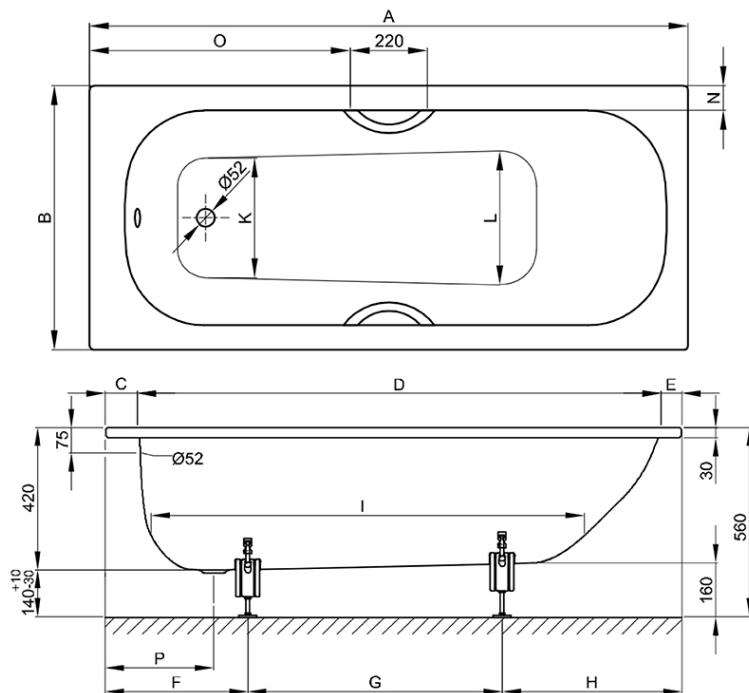

BETTE

BetteForm 1400 Drop In Bath

No Overflow

Product Image

Shown with overflow

Product Details

SKU:	B2940B
Brand:	Bette
Range:	Form
Warranty:	30 Years
Product Length:	1400 mm
Product Width:	700 mm
Product Height:	420 mm
Litre Capacity:	74 L

Additional Features

Required Product

Recommended Products

B23-1500 Bette Universal Bath Feet

Additional Notes

* Enamelled Titanium Steel

Installation Instructions

* Tiling lip included

Technical Specification

Dimensions

article no.	dimensions in mm	A	B	C	D	E	F	G	H
2940	1400 x 700 x 420	1400	700	100	1230	70	400	420	580
		H	I	K	L	N	O	P	volume*
		580	965	450	475	65	590	320	74 litre

Note: All dimensions are in millimetres and are subject to normal manufacturing variations. Always use the physical product measurements for cut-outs and rough-ins as the technical details shown may differ from the actual product. Use acetic cured silicone sealant. Do not use epoxy type adhesives. Clean with damp cloth. Do not use abrasive cleaners, liquids or pastes.