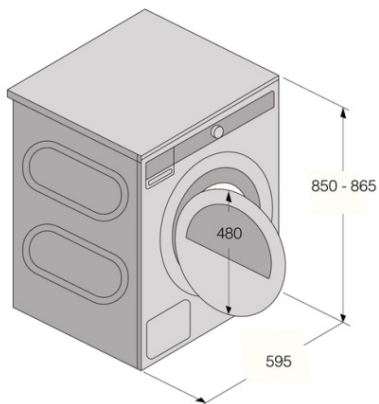

Use & Flexibility

- Water container: 6 l
- Auto programs
- Removable filter
- Door diameter: 34 cm
- Door opening angle: 180 °
- Anticrease
- Time setting
- Humidity sensor

Interaction & Control

- Remaining time indicator
- Display type: LCD display
- End of programme sound signal
- Program memory

Safety & Maintenance

- Lockable control panel
- Overheat protection
- Thermal and electronic protection against overheating

Technical data

- Heater capacity (W): 2500 W
- Noise level: 65 dB(A)re 1 pW
- Energy stars: 2
- Power consumption in left-on mode: 0,3 W
- Power consumption off mode: 0,3 W
- Estimated yearly energy consumption: 353 kWh
- Grounded plug

- AU plug
- Connection rating: 2250 W
- Number of phases: 1
- Current: 10 amp
- Frequency: 50 Hz
- Net weight: 45 kg
- Yes
- Yes

Dimensions

- Product dimensions (HxWxD): 85 × 59,5 × 65,4 cm
- Depth with door open: 1165 mm
- Length electrical cord: 2,1 m

Logistic information

- Dimensions of packed product (HxWxD): 92 × 64 × 72,3 cm
- Gross weight: 49,4 kg
- Product code: 594944
- EAN code: 3838782024559

Tumble Dryer/TD75