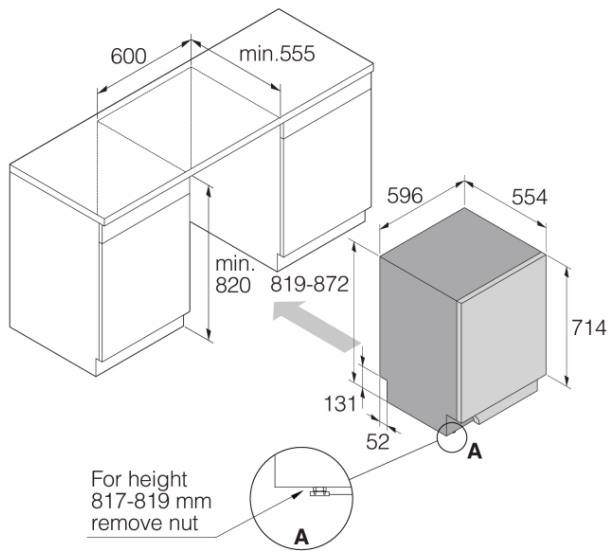

Safety & Maintenance

- Aqua Safe™
- Kid Safe™ - panel
- Rinse-aid indication: Notification in display

Technical data

- 3/4" Cold water connection
 - Max. temperature of inflow water: 70 °C
 - Noise level: 40 dB(A)re 1 pW
 - Total cycle time of reference program (min): 178 min
 - Estimated yearly energy consumption: 216 kWh
 - Energy consumption reference program: 0,57 kWh
 - Energy stars: 4,5
 - Water stars: 6
 - Water consumption: 10,6 l
 - Consumption in standby mode: 0,77 W
 - Plug type: Australia
 - Connection rating: 2000 W
 - Number of phases: 1
 - Current: 10 amp
 - Frequency: 50 Hz
 - Required inlet water pressure: 0,03-1 MPa
 - Net weight: 40,5 kg
-

Dimensions

- Width: 596 mm
 - Height: 819 mm
 - Depth: 554 mm
 - Maximum product height: 872 mm
 - Length electrical cord: 1730 mm
 - Depth with door open: 1191 mm
 - Length inlet hose: 163 cm
 - Length outlet hose: 200 cm
-

Logistic information

- Packaging width: 640 mm
 - Packaging height: 890 mm
 - Packaging depth: 680 mm
 - Gross weight: 43,5 kg
 - Product code: 740017
 - EAN code: 3838782640834
 - Market: Domestic
 - Range: Logic
-