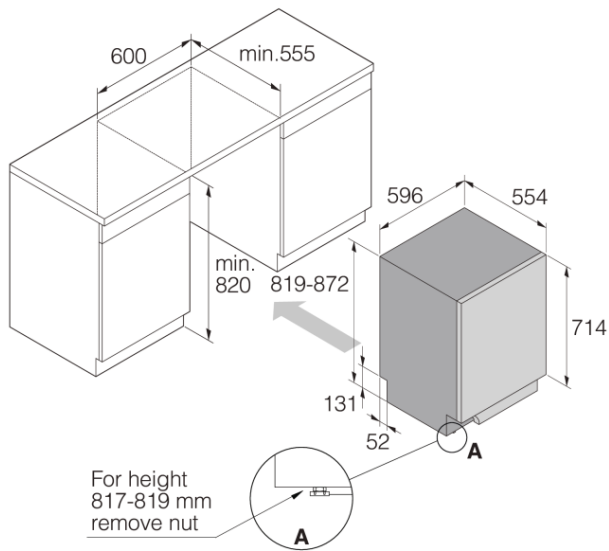

Safety & Maintenance

- Aqua Safe™
- Kid Safe™ - panel
- Rinse-aid indication: Notification in display

Technical data

- 3/4" Cold water connection
- Max. temperature of inflow water: 70 °C
- Noise level: 44 dB(A)re 1 pW
- Total cycle time of reference program (min): 168 min
- Estimated yearly energy consumption: 222 kWh
- Energy consumption reference program: 0,59 kWh
- Energy stars: 4

- Water stars: 5,5
- Water consumption: 10,1 l
- Consumption in standby mode: 0,78 W
- Plug type: Australia
- Connection rating: 2000 W
- Number of phases: 1
- Current: 10 amp
- Frequency: 50 Hz
- Required inlet water pressure: 0,03-1 MPa
- Net weight: 37 kg

Dimensions

- Width: 596 mm
- Height: 819 mm
- Depth: 554 mm
- Maximum product height: 872 mm
- Length electrical cord: 1730 mm
- Depth with door open: 1191 mm
- Length inlet hose: 163 cm
- Length outlet hose: 200 cm

Logistic information

- Packaging width: 640 mm
- Packaging height: 890 mm
- Packaging depth: 680 mm
- Gross weight: 40 kg
- Product code: 740000
- EAN code: 3838782619717
- Market: Domestic

DW60 Built-in dishwasher XL