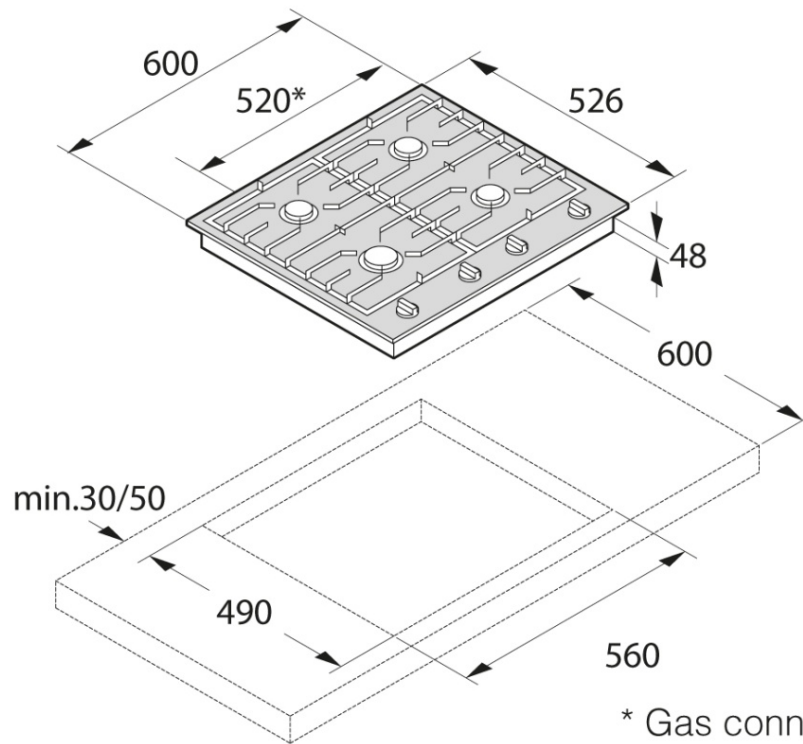

### Design & Integration

- Niche dimensions (HxWxD): 4,8 × 56 × 49 cm

### Technical data

- Connection rating: 1 W
- Frequency: 50-60 Hz
- Number of cooking zones: 4

### Dimensions

- Product dimensions (HxWxD): 4,8 × 60 × 52,6 cm
- Length electrical cord: 1,5 m
- Net weight: 12,2 kg

### Logistic information

- Dimensions of packed product (HxWxD): 20,4 × 65 × 59,6 cm
- Gross weight: 14,3 kg
- Product code: 476654
- EAN code: 3838942016431

- \* Gas connection
- \* Connexion au gaz
- \* Connessione gas
- \* Подключение газа