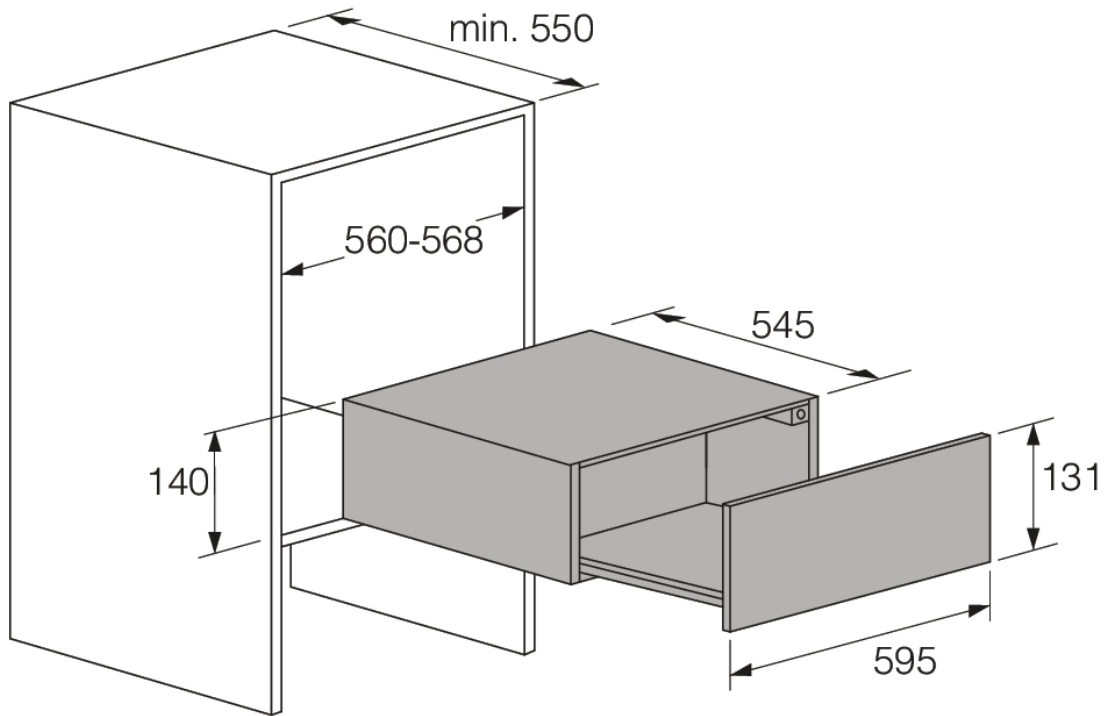

- Easy clean glass surface in warming compartment

Technical data

- Connection rating: 810 W
- Frequency: 50-60 Hz

Dimensions

- Product dimensions (HxWxD): 14 x 59,7 x 55 cm
- Length electrical cord: 1,8 m
- Net weight: 15 kg

Logistic information

- Dimensions of packed product (HxWxD): 18,4 x 63,8 x 65,2 cm
- Gross weight: 17 kg
- Product code: 497358
- EAN code: 3838942046926

Craft warming drawer (old)