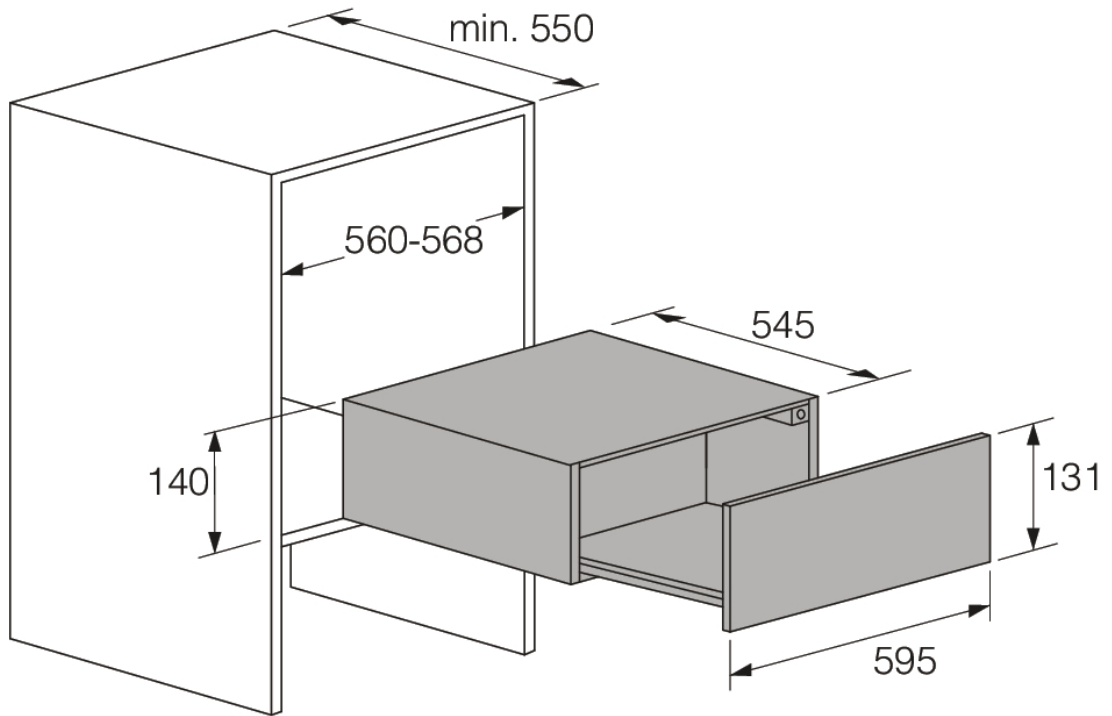

ODW8127B

Warming drawer

General description

ODW8127B
Warming drawer
Installation type: Built-in
Range: Craft
Available colour: Black steel

Use & Flexibility

- Opening method: Push to open mechanism
- Variable temperature: Variable temperature
- Temperature range: 30 – 80 °C
- Suitable for warming cups, glasses and crockery
- Suitable for keeping food warm
- Suitable for slow cook food

Safety & Maintenance

- Easy clean glass surface in warming compartment

Technical data

- Connection rating: 810 W
- Frequency: 50-60 Hz

Dimensions

- Product dimensions (HxWxD): 14 × 59,7 × 55 cm
- Length electrical cord: 1,8 m
- Net weight: 15 kg

Logistic information

- Dimensions of packed product (HxWxD): 18,4 × 63,8 × 65,2 cm
- Gross weight: 17 kg
- Product code: 731157
- EAN code: 3838782131516

Craft warming drawer (old)