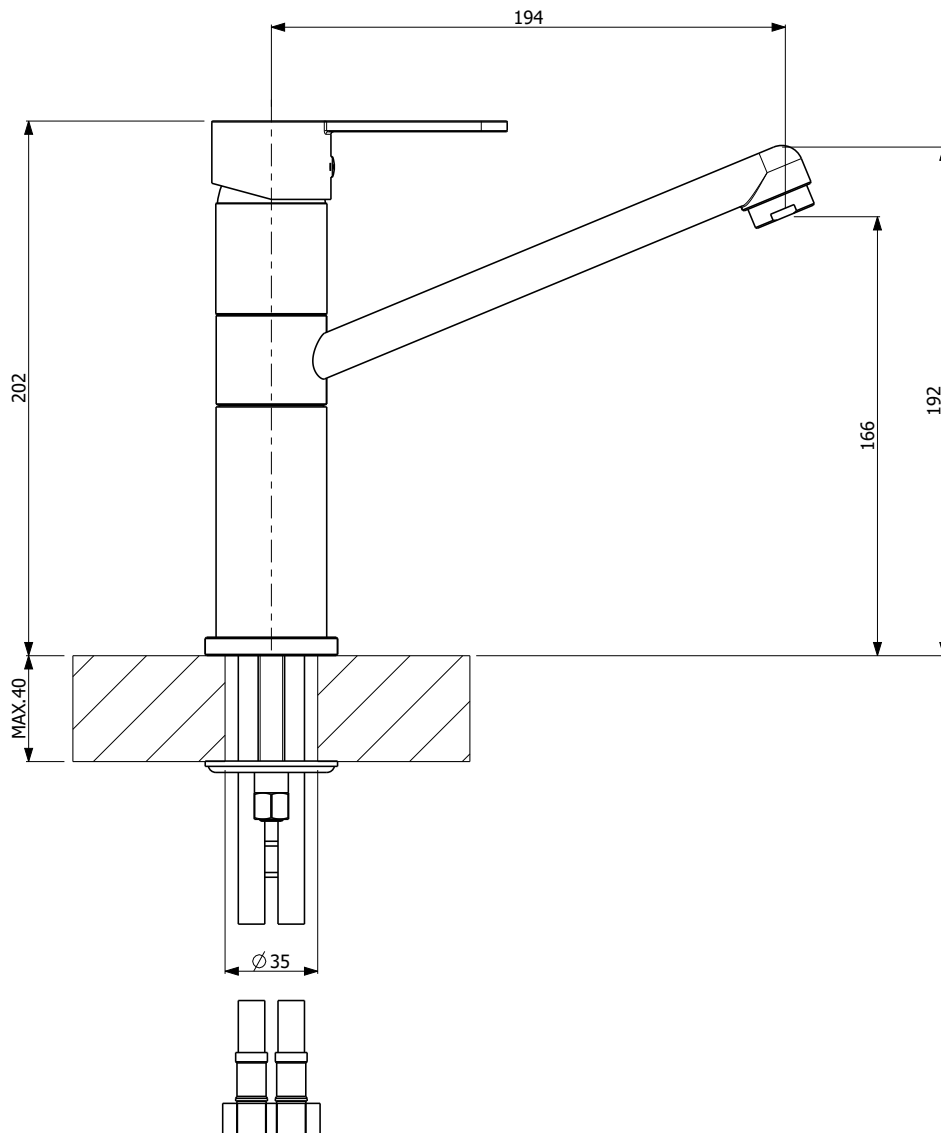

400456

ISA KITCHEN MIXER

WELS Rating 4 Star 7.5L/min

WELS Registration #T32657 (Chrome) #T32657(v) (Finishes)

AVAILABLE IN

-  400456 (CHROME)
-  400456A (CHROME/ALPINA)
-  400456B (CHROME/ONYX)
-  400456C (CHROME/CONCRETE)
-  400456CR (CHROME/CROMA)