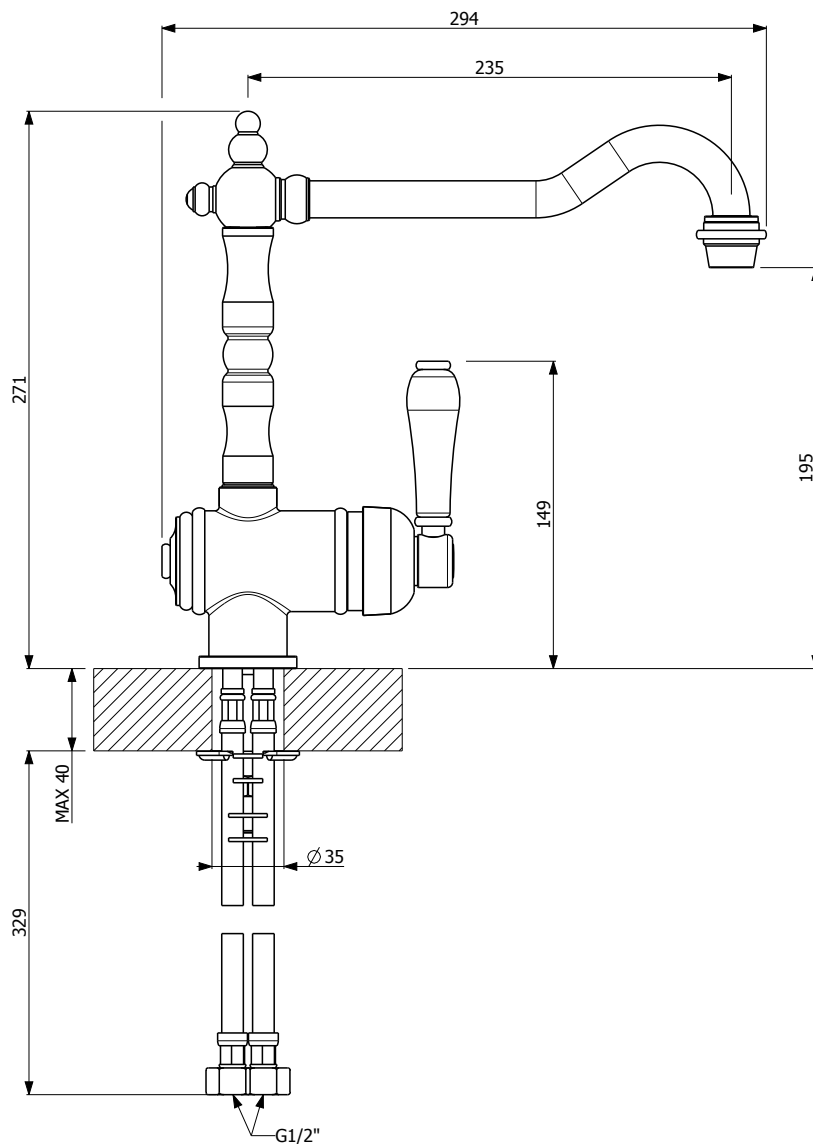

2050C

PROVINCIAL SINGLE LEVER KITCHEN MIXER

WELS Rating 4 Star 7.5L/min

WELS Registration #T25595 (Chrome) #T25595(v) (Finishes)

AVAILABLE IN

2050C
(CHROME)

2050BN
(BRUSHED NICKEL)

2050BR
(BRONZE)