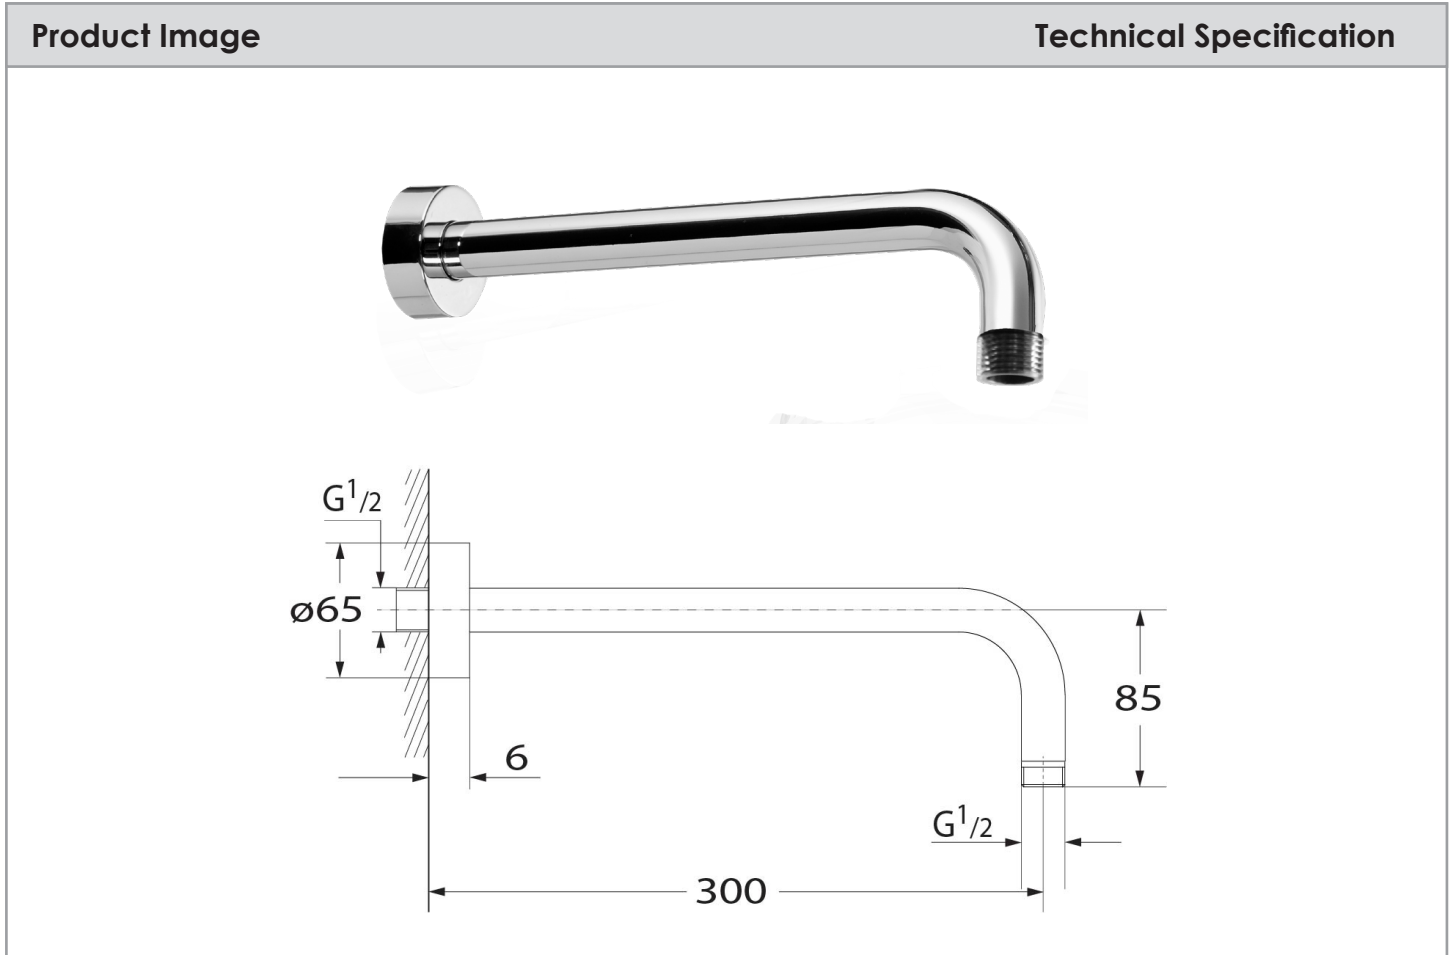

ESSENTIAL SHOWER ARM

Description	
Essential Shower Arm	
900300	300mm Arm - Chrome
900300MB	300mm Arm - Matte Black
900300RG	300mm Arm - Sunset
900300BN	300mm Arm - Brushed Nickel

Additional Information
<ul style="list-style-type: none"> • 15 Year Warranty*