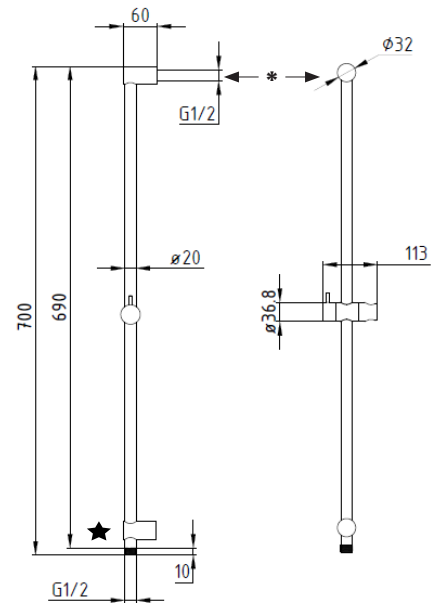

FLOW MINIMALIST SHOWER SET

Product Image	Technical Specification
---------------	-------------------------

- Rain
- Massage
- Fusion
- CleanEase
- OneTouch
- EasyInstall

***Water Entry Point:** Recommended installation height is between 1700-1900mm from the finished shower floor.

★ Bottom bracket is adjustable by 200mm - Ideal for easy installation

Description	Additional Information
-------------	------------------------

Flow Minimalist Shower Set
 WELS 3 Star / 9 Lpm
 Adjustable rear water entry rail
 120mm 3 Function Handpiece
 1500mm Gloss Silverflow Hose

SR225331 Flow Minimalist Shower Set

SD2886 Optional Soap Dish

- 15 Year Warranty*

* Conditions Apply