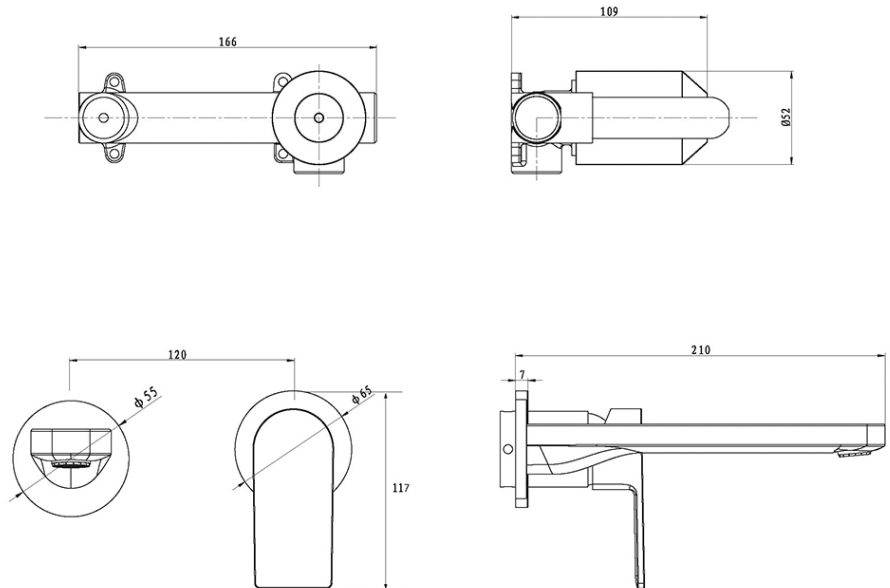

# Evoke Rectangular Wall Mounted Basin/Bath Trim

**Product Image**

**Product Details**

**Code:** BM245917  
**Brand:** Argent  
**Range:** Evoke  
**Warranty:** 15 Years\*  
**WELS:** 5 Star 5 LPM, Reg #: T28084 (V)

**Additional Features**

**Technical Specification**

\*Please visit [argentaust.com.au/warranty](http://argentaust.com.au/warranty) to view the full warranty

Note: All dimensions are in millimetres and are subject to normal manufacturing variations. Always use the physical product measurements for cut-outs and rough-ins as the technical details shown may differ from the actual product. Use acetic cured silicone sealant. Do not use epoxy type adhesives. Clean with damp cloth. Do not use abrasive cleaners, liquids or pastes.