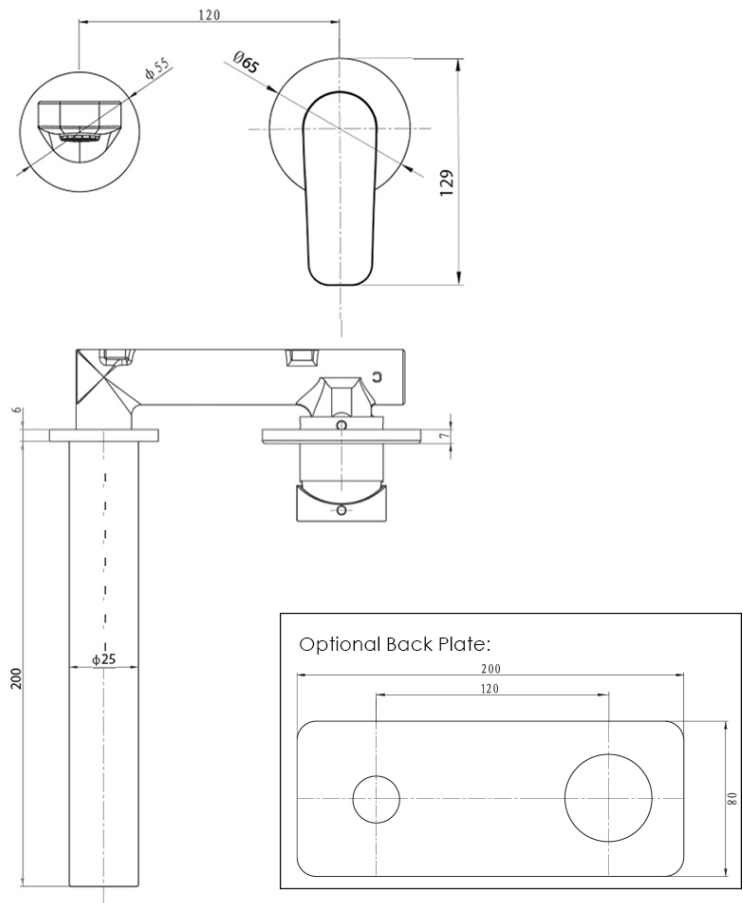

Pace Wall Mounted Basin/Bath Trim

Brushed Nickel

Product Image

Product Details

Code:	BM242617BN
Brand:	Argent
Range:	Pace
Warranty:	15 Years*
WELS:	5 Star 5 LPM, Reg #: T28459 (V)

Additional Features

Technical Specification

*Please visit argentaust.com.au/warranty to view the full warranty

Note: All dimensions are in millimetres and are subject to normal manufacturing variations. Always use the physical product measurements for cut-outs and rough-ins as the technical details shown may differ from the actual product. Use acetic cured silicone sealant. Do not use epoxy type adhesives. Clean with damp cloth. Do not use abrasive cleaners, liquids or pastes.