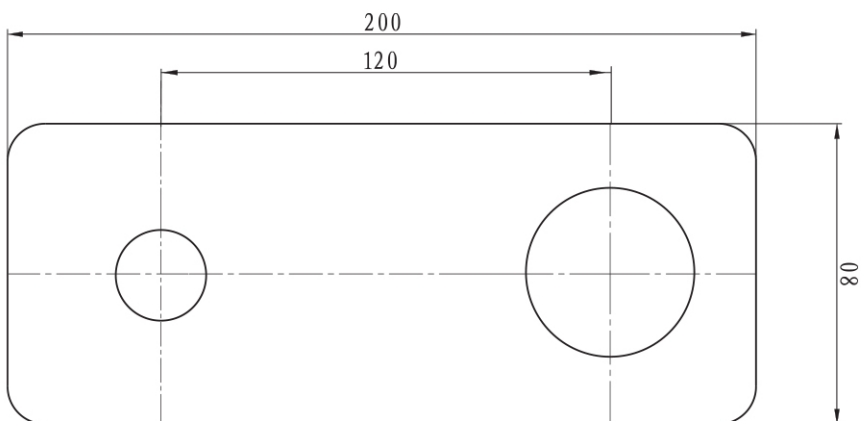

Recommended Products

Additional Notes

* Optional Wall Plate to Suit Argent Wall Mounted Basin Mixer Trims

Note: All dimensions are in millimetres and are subject to normal manufacturing variations. Always use the physical product measurements for cut-outs and rough-ins as the technical details shown may differ from the actual product. Use acetic cured silicone sealant. Do not use epoxy type adhesives. Clean with damp cloth. Do not use abrasive cleaners, liquids or pastes.