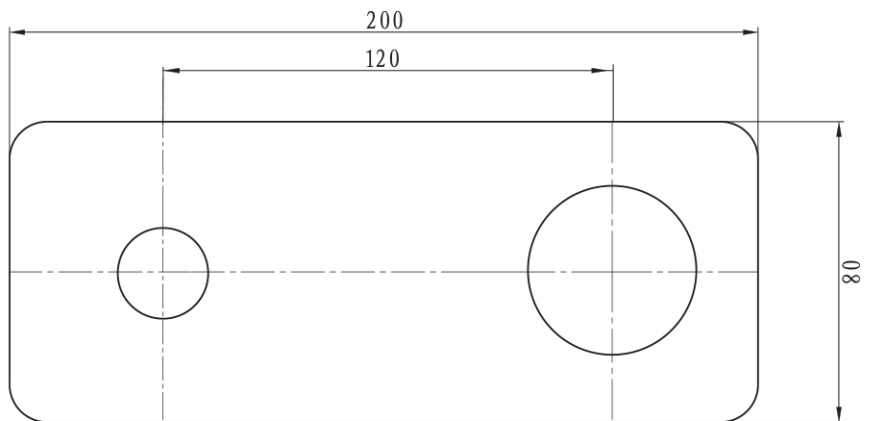

Additional Notes

* Optional Wall Plate to Suit Argent Wall Mounted Basin Mixer Trims

Note: All dimensions are in millimetres and are subject to normal manufacturing variations. Always use the physical product measurements for cut-outs and rough-ins as the technical details shown may differ from the actual product. Use acetic cured silicone sealant. Do not use epoxy type adhesives. Clean with damp cloth. Do not use abrasive cleaners, liquids or pastes.