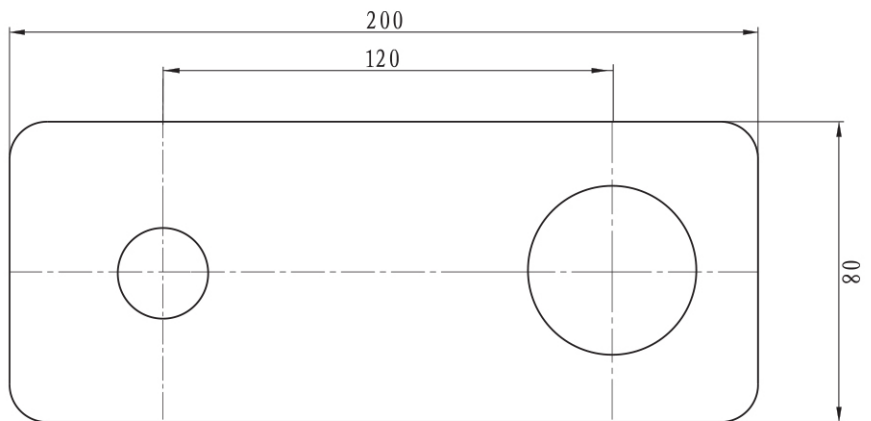

Wall Mounted Basin/Bath Mixer Plate

Rectangular

Product Image	Product Details
---------------	-----------------

SKU:	12-10076
Brand:	Argent
Range:	
Warranty:	15 Years
WELS:	N/A

Additional Features	Technical Specification
---------------------	-------------------------

Required Product

Recommended Products

Additional Notes
 * Optional Wall Plate to Suit Argent Wall Mounted Basin Mixer Trims

Note: All dimensions are in millimetres and are subject to normal manufacturing variations. Always use the physical product measurements for cut-outs and rough-ins as the technical details shown may differ from the actual product. Use acetic cured silicone sealant. Do not use epoxy type adhesives. Clean with damp cloth. Do not use abrasive cleaners, liquids or pastes.