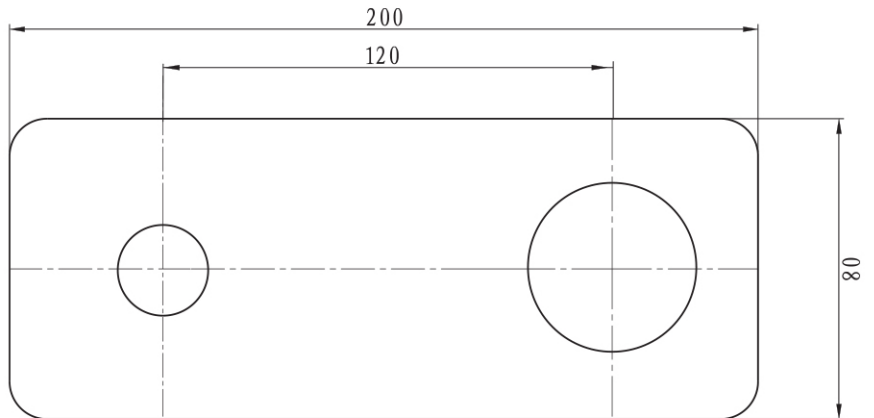

Additional Notes

* Optional Wall Plate to Suit Argent Wall Mounted Basin Mixer Trims

Note: All dimensions are in millimetres and are subject to normal manufacturing variations. Always use the physical product measurements for cut-outs and rough-ins as the technical details shown may differ from the actual product. Use acetic cured silicone sealant. Do not use epoxy type adhesives. Clean with damp cloth. Do not use abrasive cleaners, liquids or pastes.