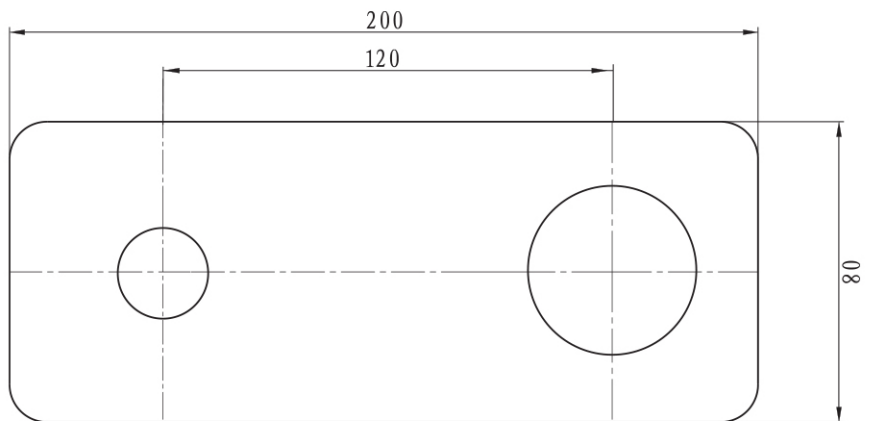

Additional Features	Technical Specification

Required Product

Recommended Products

Additional Notes

* Optional Wall Plate to Suit Argent Wall Mounted Basin Mixer Trims