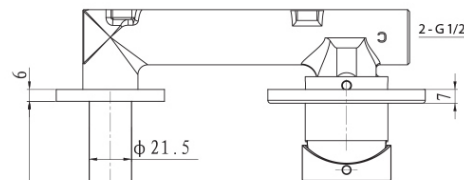

Grace Wall Mounted Basin/Bath Trim

Product Image

Product Details

Code: BM244117
Brand: Argent
Range: Grace
Warranty: 15 Years*
WELS: 6 Star 4.5 LPM, Reg #: T33614

Additional Features

Technical Specification

Required Product
BM240017

Recommended Products

Additional Notes

- 35mm European Ceramic Cartridge
- Optinal Rectangular Back Plate 12-10076

*Please visit argentaust.com.au/warranty to view the full warranty

Note: All dimensions are in millimetres and are subject to normal manufacturing variations. Always use the physical product measurements for cut-outs and rough-ins as the technical details shown may differ from the actual product. Use acetic cured silicone sealant. Do not use epoxy type adhesives. Clean with damp cloth. Do not use abrasive cleaners, liquids or pastes.