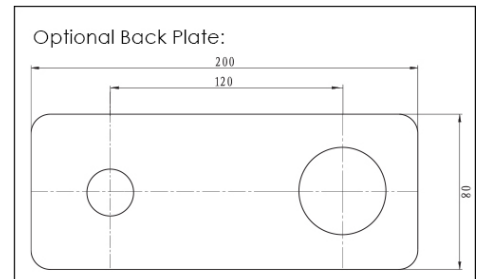

Additional Notes

- 35mm European Ceramic Cartridge
- Optinal Rectangular Back Plate 12-10076

*Please visit argentaust.com.au/warranty to view the full warranty

Note: All dimensions are in millimetres and are subject to normal manufacturing variations. Always use the physical product measurements for cut-outs and rough-ins as the technical details shown may differ from the actual product. Use acetic cured silicone sealant. Do not use epoxy type adhesives. Clean with damp cloth. Do not use abrasive cleaners, liquids or pastes.