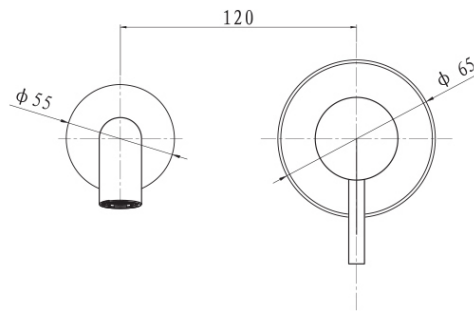

Grace Wall Mounted Basin/Bath Trim

Product Image

Product Details

Code: BM244117
Brand: Argent
Range: Grace
Warranty: 15 Years*
WELS: 6 Star 4.5 LPM, Reg #: T33614

Additional Features

Technical Specification

Required Product
BM240017

Recommended Products

Additional Notes

- 35mm European Ceramic Cartridge
- Optinal Rectangular Back Plate 12-10076

*Please visit argentaust.com.au/warranty to view the full warranty

Note: All dimensions are in millimetres and are subject to normal manufacturing variations. Always use the physical product measurements for cut-outs and rough-ins as the technical details shown may differ from the actual product. Use acetic cured silicone sealant. Do not use epoxy type adhesives. Clean with damp cloth. Do not use abrasive cleaners, liquids or pastes.