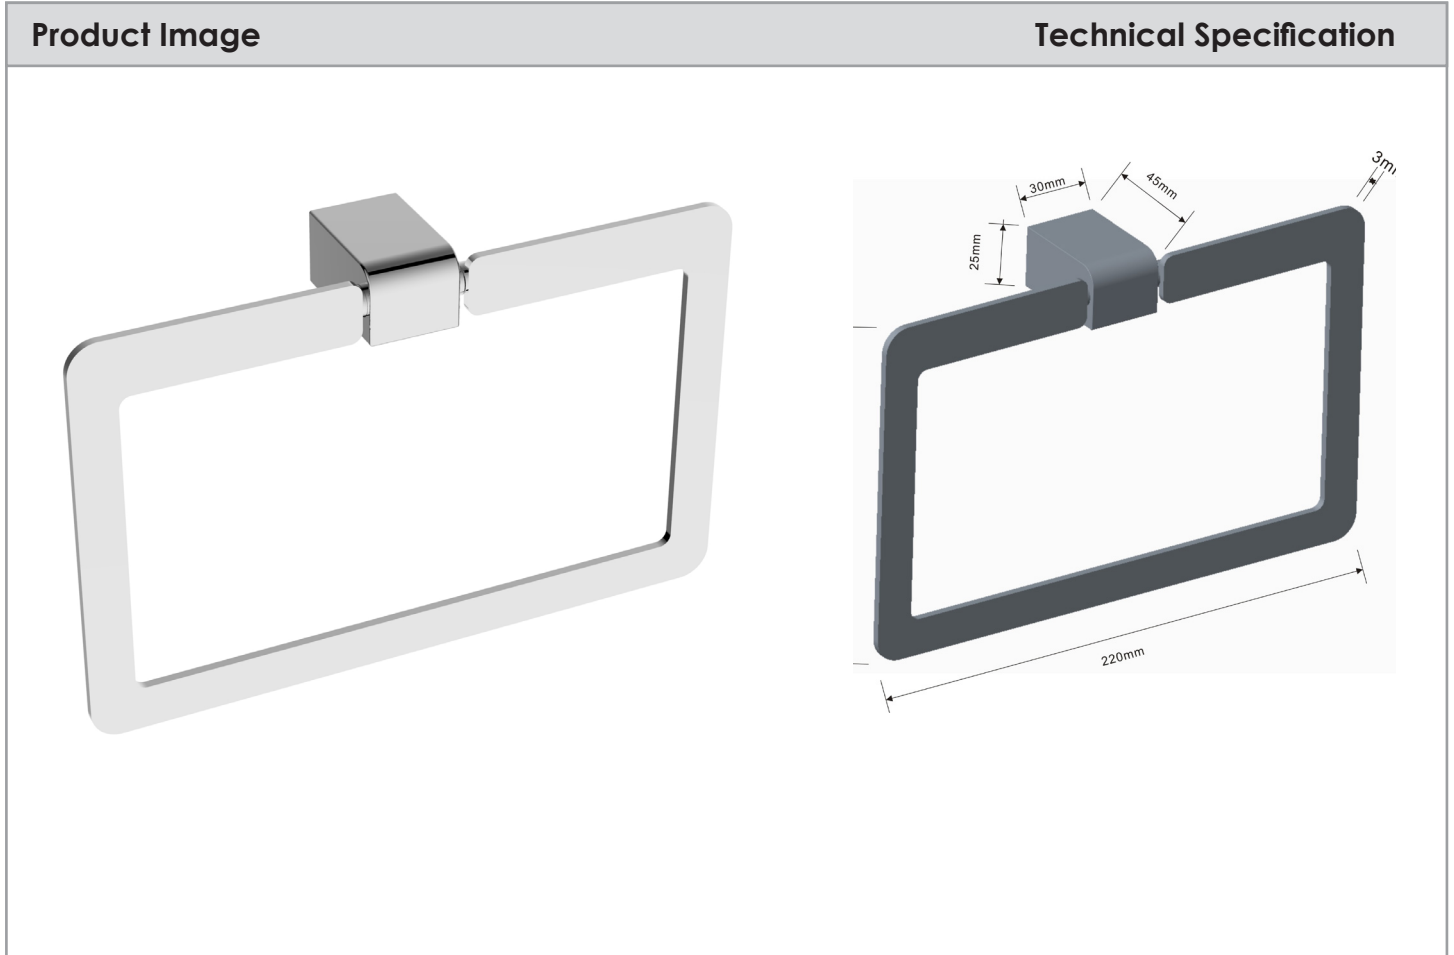

MONDRIAN NEU TOWEL RING

Description	
Mondrian Neu Towel Ring	
AR93680	Chrome
AR93680MB	Matte Black
AR93680BN	Brushed Nickel

Additional Information
<ul style="list-style-type: none"> • 5 year warranty • Dual Fixing