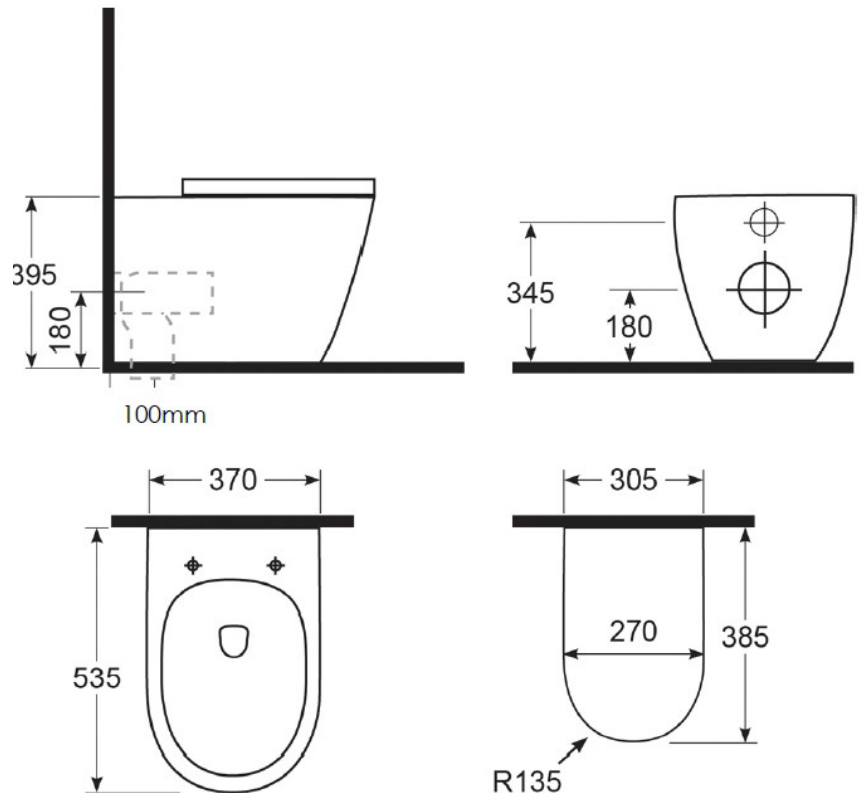

Grace Neu HygienicFlush Wall faced Toilet

S&P Trap, Matte Black

Product Image

Product Details

Code: 8H157R001S4MB
Brand: Argent
Range: Grace
Warranty: 5 Years*
Product Width: 370 mm
Product Depth: 535 mm
WELS: 4 Star 4.5 LPM, Reg #: S13907

Additional Features

Required Product

Matching In wall Cistern & Flush Plate

Recommended Products

Argent IN3805 or IN38105 In Wall Cisterns, Kubic or Grace Round Flush Plate

Additional Notes

- Fully Smooth sided
- Compact projection
- HygienicFlush Rim

Installation Instructions

* S&P Trap

Technical Specification

*Please visit argentaust.com.au/warranty to view the full warranty

Note: All dimensions are in millimetres and are subject to normal manufacturing variations. Always use the physical product measurements for cut-outs and rough-ins as the technical details shown may differ from the actual product. Use acetic cured silicone sealant. Do not use epoxy type adhesives. Clean with damp cloth. Do not use abrasive cleaners, liquids or pastes.