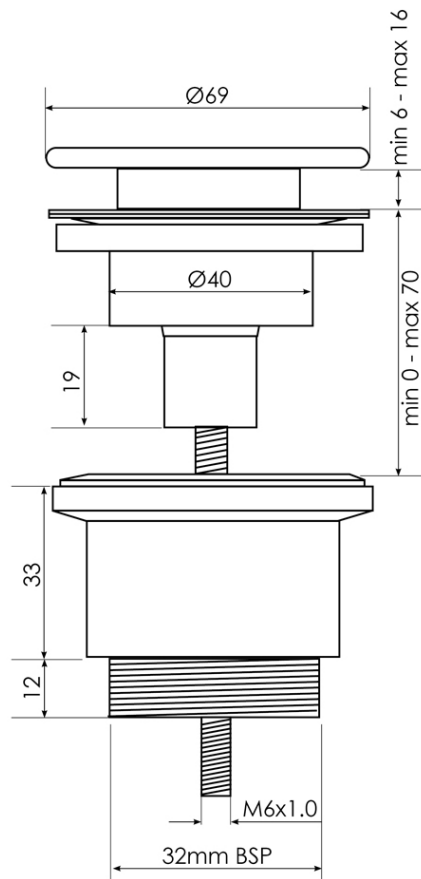

Pop Up Waste 40 32mm 2 Piece

Matte White Ceramic

Product Image

Product Details

Code:	K316-DMW
Brand:	Argent
Range:	WASTES & TRAPS
Warranty:	3 Years#
Product Width:	N/A
Product Depth:	N/A
WELS:	N/A

Additional Features

Technical Specification

Required Product

Recommended Products

Additional Notes

- Suits overflow and non overflow basins

Installation Instructions

- * Suits connection to 32mm trap
- * 28921 adaptor available for 40mm trap connection

*Please visit argentaust.com.au/warranty to view the full warranty

Note: All dimensions are in millimetres and are subject to normal manufacturing variations. Always use the physical product measurements for cut-outs and rough-ins as the technical details shown may differ from the actual product. Use acetic cured silicone sealant. Do not use epoxy type adhesives. Clean with damp cloth. Do not use abrasive cleaners, liquids or pastes.