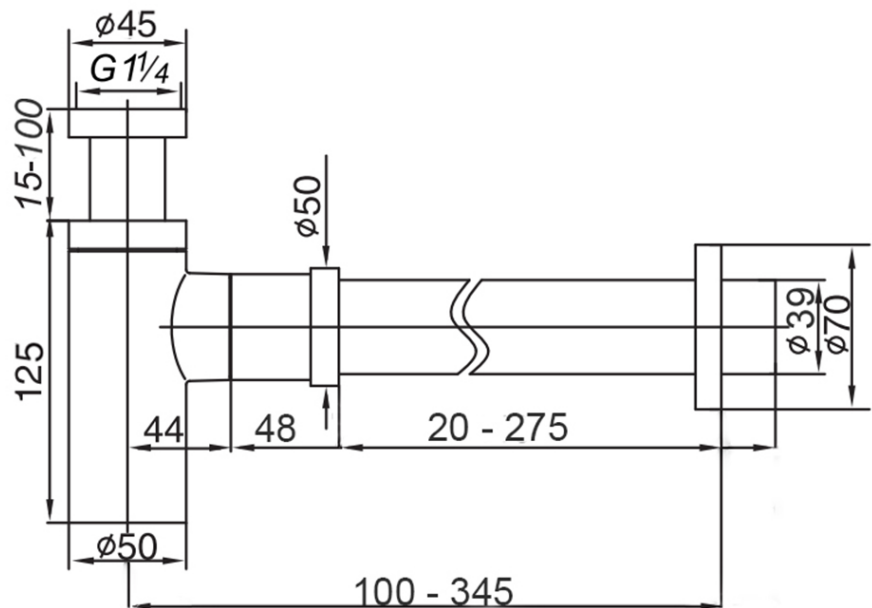

Bottle Trap 32 - 40mm

P trap, Matte Black

Product Image

Product Details

SKU:	BS197MB
Brand:	Argent
Range:	Wastes & Traps
Warranty:	15 Years
Product Width:	N/A
Product Depth:	N/A
WELS:	N/A

Additional Features

Required Product

Recommended Products

Additional Notes

- * Bottle Trap waste pipe pushes into a 40mm DWV elbow or socket
- * Optional 40mm waste adaptor available 28921MB
- * Optional 40mm DWV wall adaptor available for push fit to 40mm DWV pipe 28925MB

Technical Specification

Note: All dimensions are in millimetres and are subject to normal manufacturing variations. Always use the physical product measurements for cut-outs and rough-ins as the technical details shown may differ from the actual product. Use acetic cured silicone sealant. Do not use epoxy type adhesives. Clean with damp cloth. Do not use abrasive cleaners, liquids or pastes.