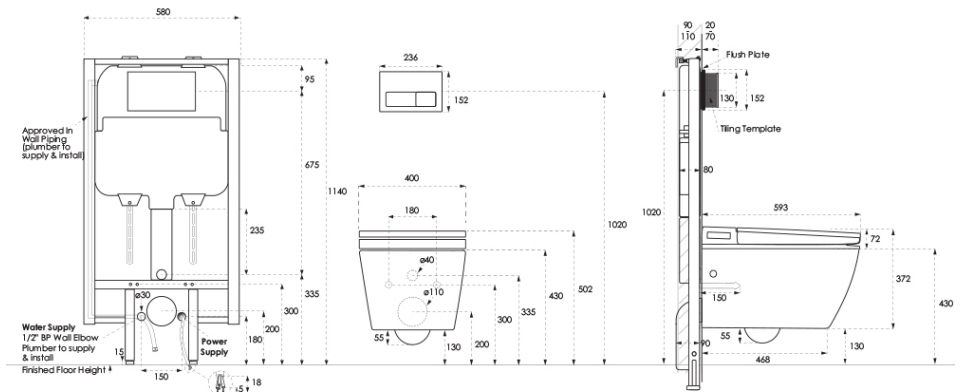

Note: All dimensions are in millimetres and are subject to normal manufacturing variations. Always use the physical product measurements for cut-outs and rough-ins as the technical details shown may differ from the actual product. Use acetic cured silicone sealant. Do not use epoxy type adhesives. Clean with damp cloth. Do not use abrasive cleaners, liquids or pastes.