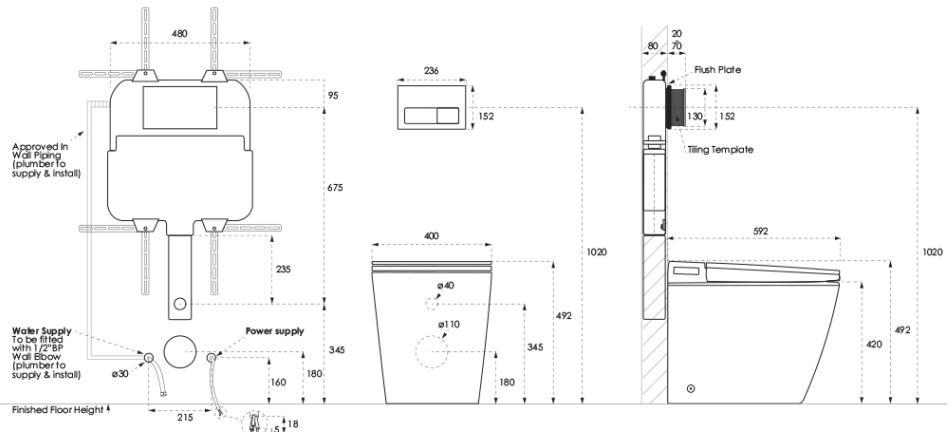

Additional Features

Technical Specification

Required Product

Inwall Smart cistern

Recommended Products

Inwall cistern button

Additional Notes

- Remote control
- Fully integrated
- Adjustable temperate and flow functions
- Multiple wash options
- Adjustable Air Drying & Deodoriser
- Night light with ambient functi

Installation Instructions

- * Requires compatible Smart Toilet In wall cistern
- * bidet douche seat includes air gap assessed and found to comply with the requirements of as 2845.2:2010. no further backflow prevention is required for connection to water supply

*Please visit argentaust.com.au/warranty to view the full warranty

Note: All dimensions are in millimetres and are subject to normal manufacturing variations. Always use the physical product measurements for cut-outs and rough-ins as the technical details shown may differ from the actual product. Use acetic cured silicone sealant. Do not use epoxy type adhesives. Clean with damp cloth. Do not use abrasive cleaners, liquids or pastes.