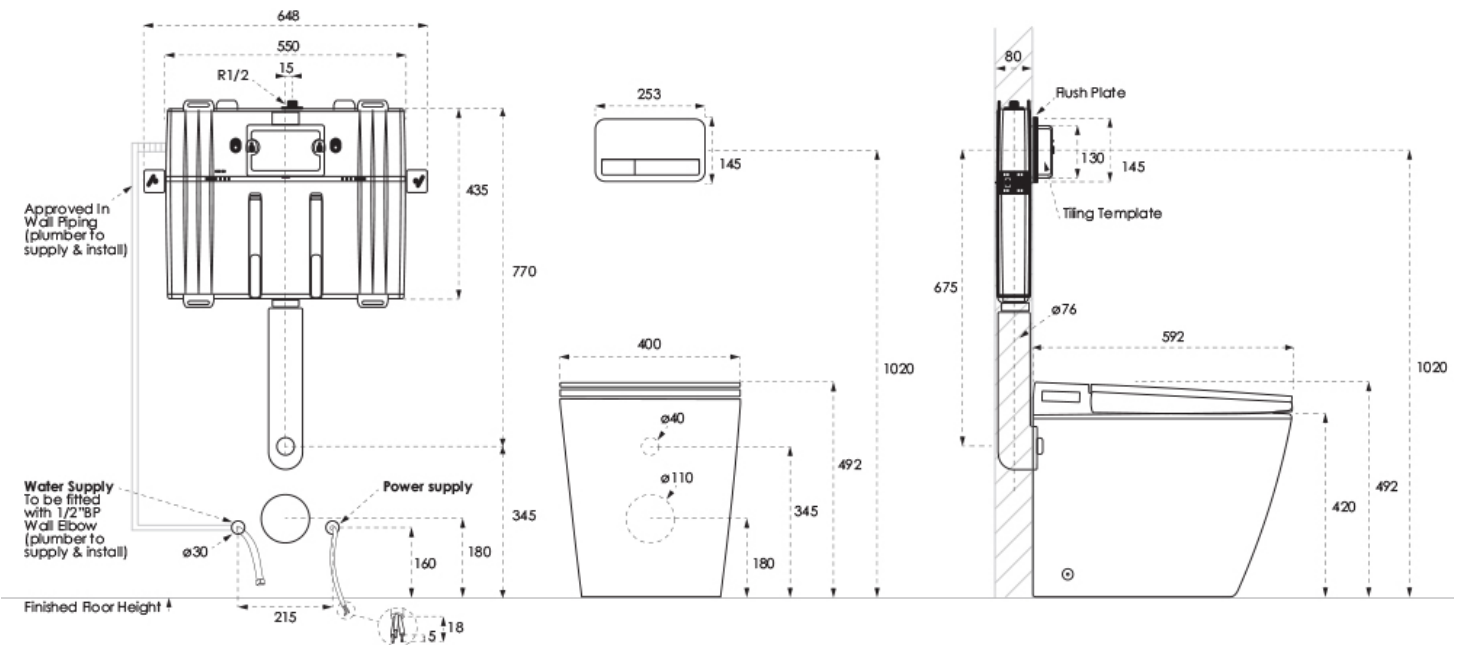

S trap set out - 100 - 120mm
 P Trap set out - 180mm

See below for Smart Toilet Water and Electrical rough in requirements

Additional Features

Required Product

Your Selection of Villeroy & Boch ViConnect E300, E200 or E100 Flush Plate

Installation Instructions

- * **Electrical rough in with Isolated 10amp circuit required**
- * **RPZD required as per the National Construction Code and AS/ NZS3500**

Argent Evo Wall Faced ViSmart Toilet System

S & P Trap / Soft Close Seat

Technical Specification

Note: All dimensions are in millimetres and are subject to normal manufacturing variations. Always use the physical product measurements for cut-outs and rough-ins as the technical details shown may differ from the actual product. Use acetic cured silicone sealant. Do not use epoxy type adhesives. Clean with damp cloth. Do not use abrasive cleaners, liquids or pastes.