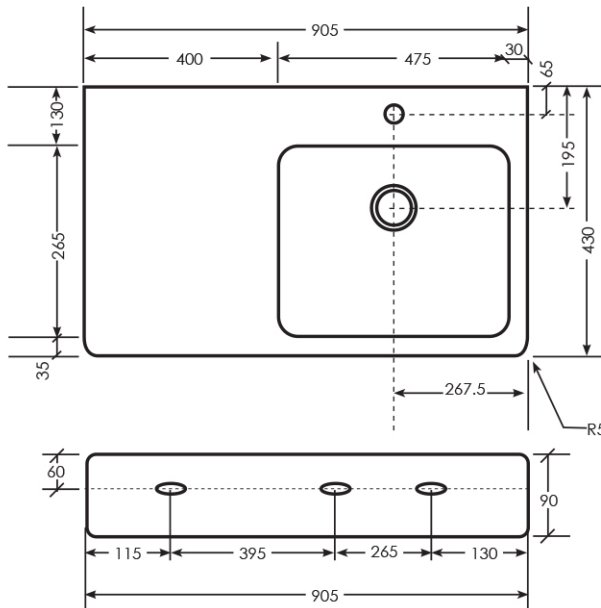

Evo 900 Asymmetric Basin

Right Hand Bowl | 1 Tap Hole | Pedestal

Product Image

Product Details

SKU:	EV37MUL01PB
Brand:	Argent
Range:	Evo
Warranty:	10 Years
Product Width:	900 mm
Product Depth:	430 mm
WELS:	N/A

Additional Features

Technical Specification

Required Product

Recommended Products
Evo Furniture options

Additional Notes

* K316 Series Pop up waste options

Note: All dimensions are in millimetres and are subject to normal manufacturing variations. Always use the physical product measurements for cut-outs and rough-ins as the technical details shown may differ from the actual product. Use acetic cured silicone sealant. Do not use epoxy type adhesives. Clean with damp cloth. Do not use abrasive cleaners, liquids or pastes.