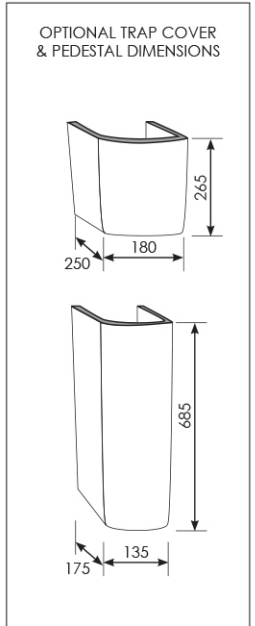

Evo 900 Asymmetric Basin

Right Hand Bowl | 1 Tap Hole | Pedestal

Product Image

Product Details

SKU:	EV37MUL01PB
Brand:	Argent
Range:	Evo
Warranty:	10 Years
Product Width:	900 mm
Product Depth:	430 mm
WELS:	N/A

Additional Features

Technical Specification

Required Product

Recommended Products
Evo Furniture options

Additional Notes

* K316 Series Pop up waste options

Note: All dimensions are in millimetres and are subject to normal manufacturing variations. Always use the physical product measurements for cut-outs and rough-ins as the technical details shown may differ from the actual product. Use acetic cured silicone sealant. Do not use epoxy type adhesives. Clean with damp cloth. Do not use abrasive cleaners, liquids or pastes.