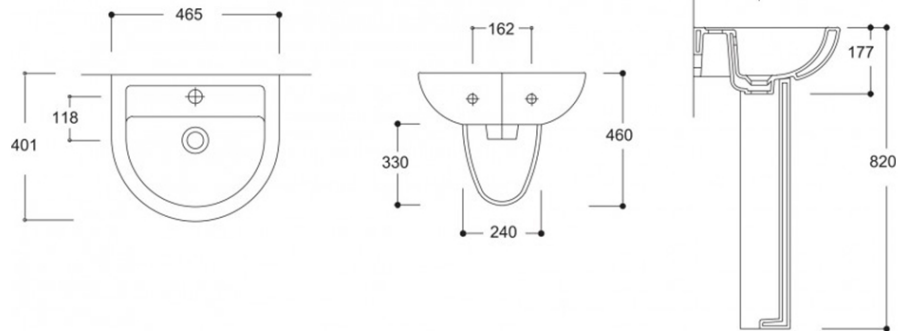

## Product Details

<b>SKU:</b>	<b>KO09LVB01</b>
Brand:	Argent
Range:	Mode
Warranty:	10 Years
Product Width:	465 mm
Product Depth:	401 mm
WELS:	N/A

## Technical Specification

Note: All dimensions are in millimetres and are subject to normal manufacturing variations. Always use the physical product measurements for cut-outs and rough-ins as the technical details shown may differ from the actual product. Use acetic cured silicone sealant. Do not use epoxy type adhesives. Clean with damp cloth. Do not use abrasive cleaners, liquids or pastes.