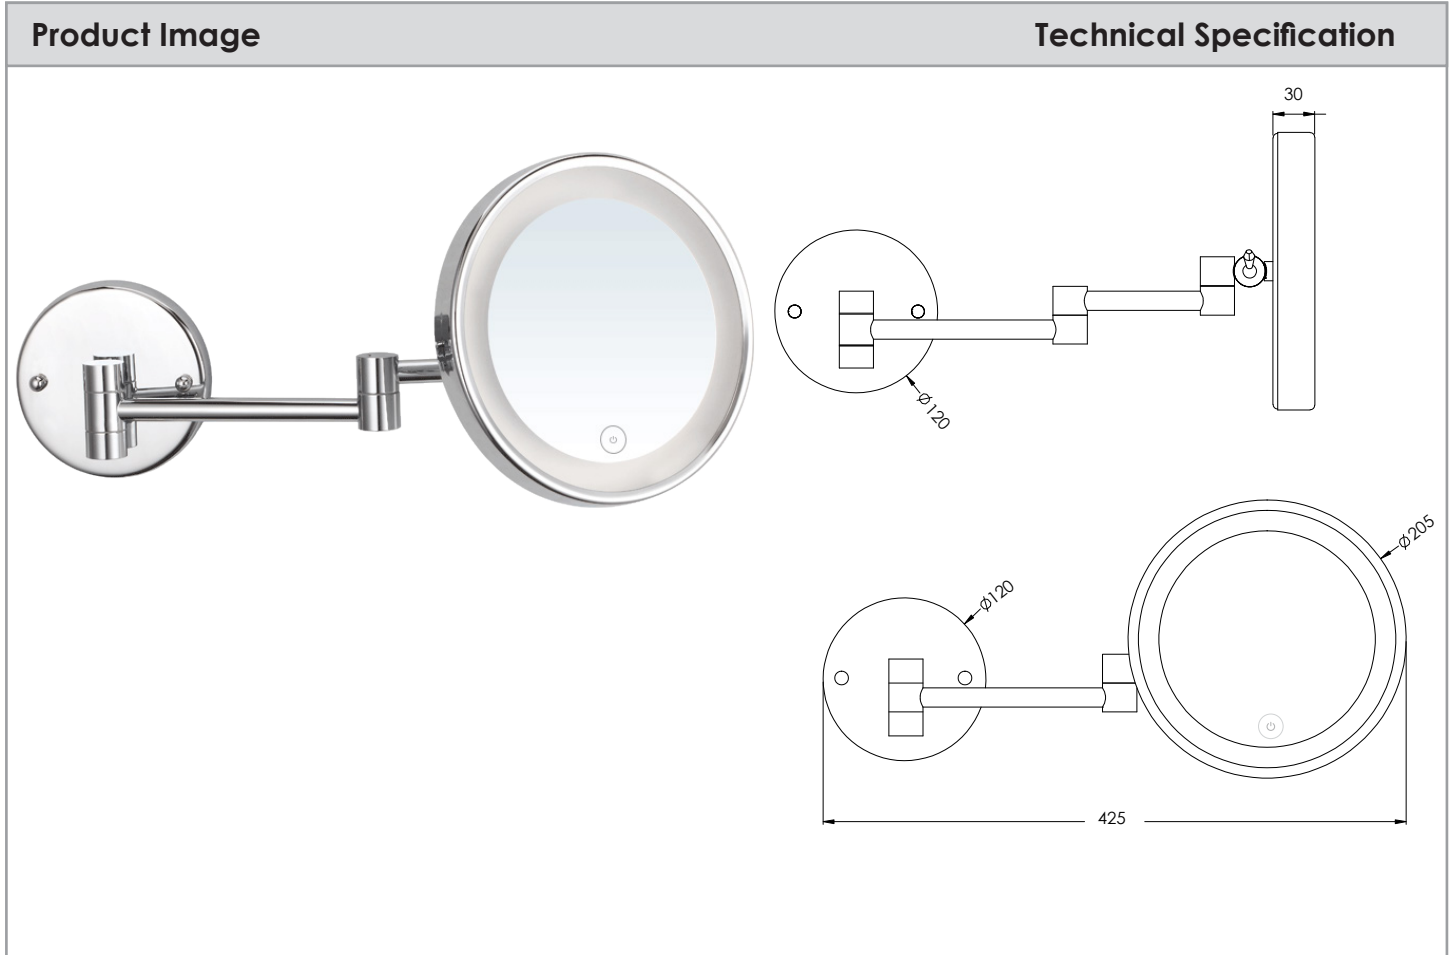

LED WALL MOUNTED TOUCH MAGNIFYING MIRROR

Description	
LED Wall Mounted Touch Magnifying Mirror	
AR9993WL	3x Magnification

Additional Information
<ul style="list-style-type: none"> • Chrome Plated • 240v Hard Wired • On Off Touch Switch • IP 44 Rating • Warm & Cool Light • Pivots