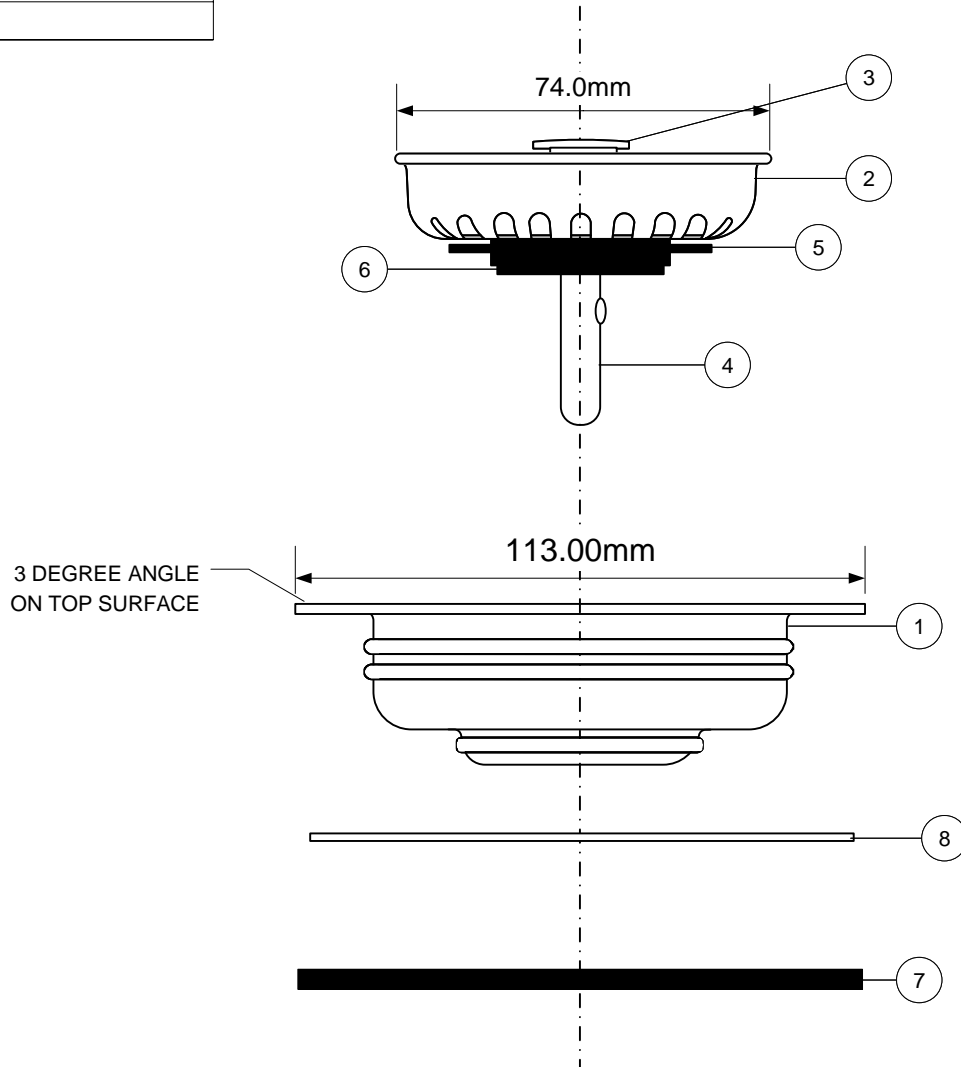

Code:

ABEY6012-B

1	BSW50FLAN-EL-GCAV
2	BSWGRAT-EL-GCAV
3	BSKTOP-UB-GCAV
4	P-SBALL-COL-S
5	P-VSEAL-STEM-2
6	SEALCARRIERSS
7	P-RW-BSW
8	P-SPW-BSW-2MM

© McALPINE
25/02/2022

Drawing verified
correct as of:

DRAWN BY	DL
SCALE	1 : 1.5