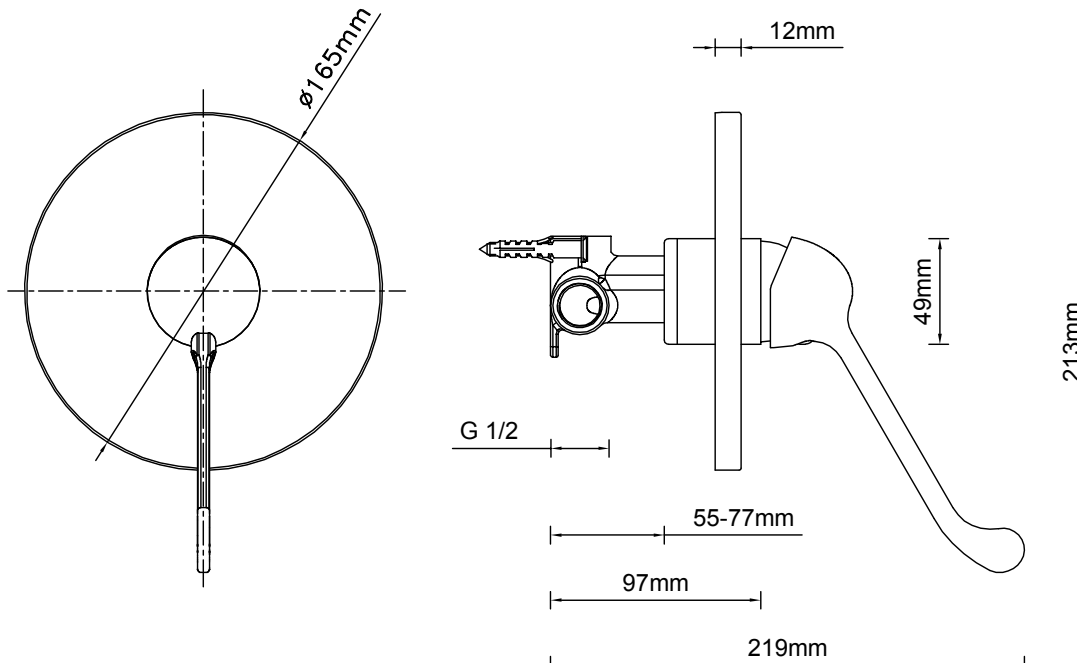

MSH-EXT-D + MSH-INT-D

MIXMASTER DISABLED SHOWER MIXER 40MM

AVAILABLE IN

P: 1800 809 143

E: mail@abey.com.au

W: www.abey.com.au