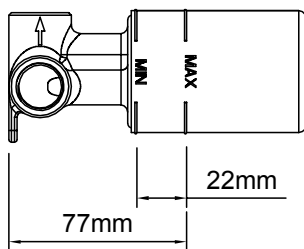

MSH-EXT-D + MSH-INT-D

MIXMASTER DISABLED SHOWER MIXER 40MM

AVAILABLE IN

P: 1800 809 143

E: mail@abey.com.au

W: www.abey.com.au